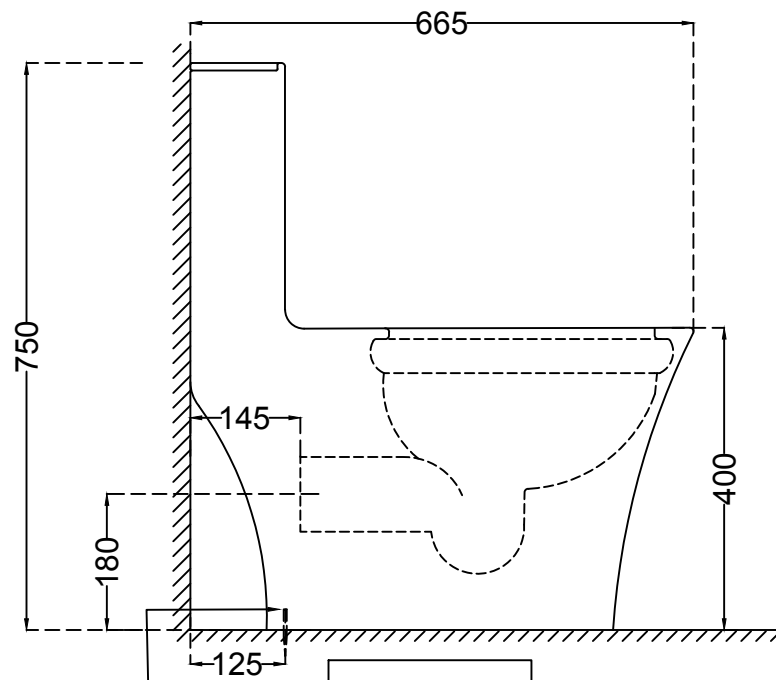

Inlet hole

TOP VIEW

fixing hole

SIDE VIEW

Inlet hole

Ø100

F.F.Lvl.

fixing hole

BACK VIEW

Jaquar Group

Global Headquarters
 Plot No. 3, Sector- M-11, IMT Manesar
 Gurgaon, NCR - 122050, India
 E-mail : Sales: support@jaquar.com
 Customer Service : service@jaquar.com

ITEM CODE	CNS-WHT-853P180SPPSM
ITEM TYPE	Single piece-WC (P trap 180 mm)
ITEM SIZE	370x665x750 mm
ALL DIMENSIONS ARE IN MM. (TOLERANCE ± 5 MM)	