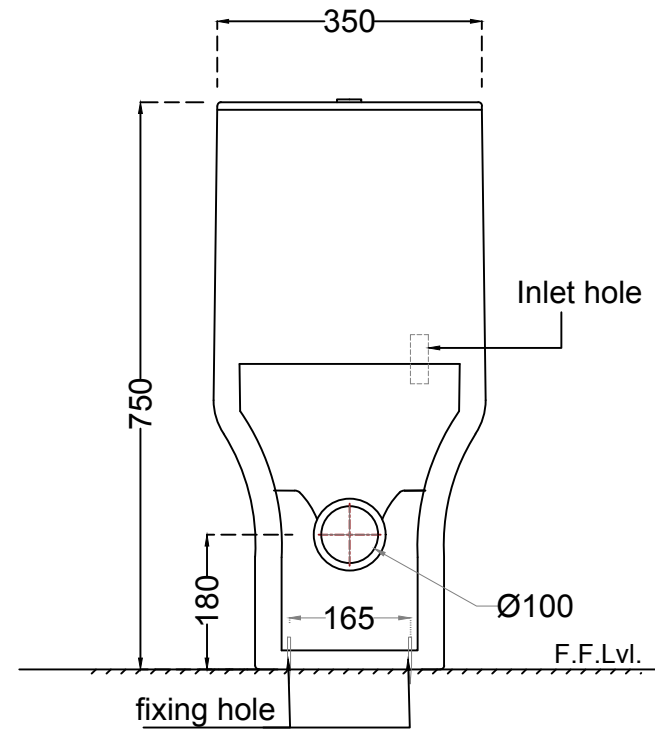

Inlet hole

TOP VIEW

fixing hole

SIDE VIEW

Inlet hole

Ø100

F.F.Lvl.

fixing hole

BACK VIEW

Jaquar Group

Global Headquarters
 Plot No. 3, Sector- M-11, IMT Manesar
 Gurgaon, NCR - 122050, India
 E-mail : Sales: support@jaquar.com
 Customer Service : service@jaquar.com

ITEM CODE	CNS-WHT-853P180SPPSM
ITEM TYPE	Single piece-WC (P trap 180 mm)
ITEM SIZE	370x665x750 mm
ALL DIMENSIONS ARE IN MM. (TOLERANCE ± 5 MM)	