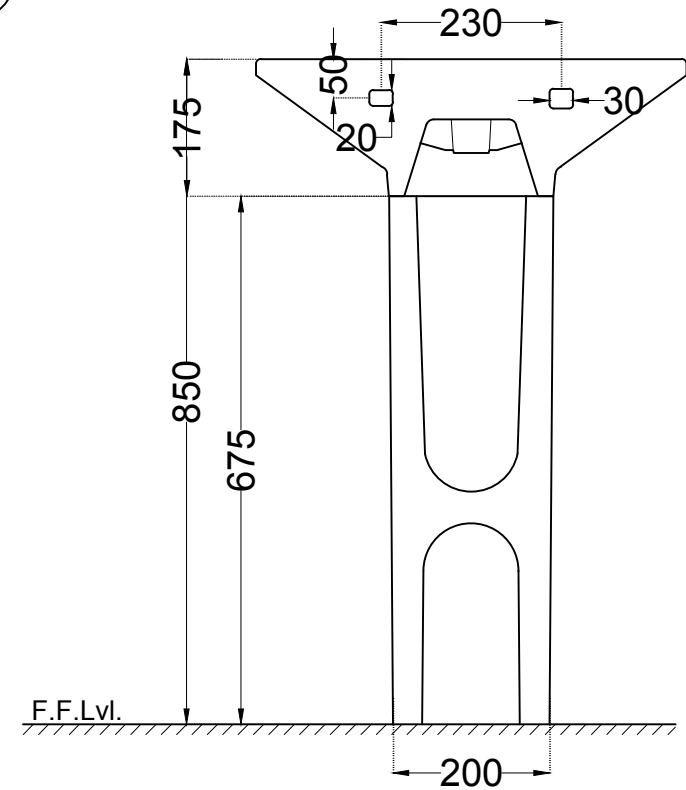

BACK VIEW

Jaquar Group
Global Headquarters
Plot No. 3, Sector- M-11, IMT Manesar
Gurgaon, NCR - 122050, India
E-mail : Sales: support@jaquar.com
Customer Service : service@jaquar.com

ITEM CODE	LAS-WHT-91807+LAS-WHT-91301
ITEM TYPE	WALL HUNG BASIN WITH PEDESTAL
ITEM SIZE	600x450x175 mm

ALL DIMENSIONS ARE IN MM. (TOLERANCE ± 5 MM)