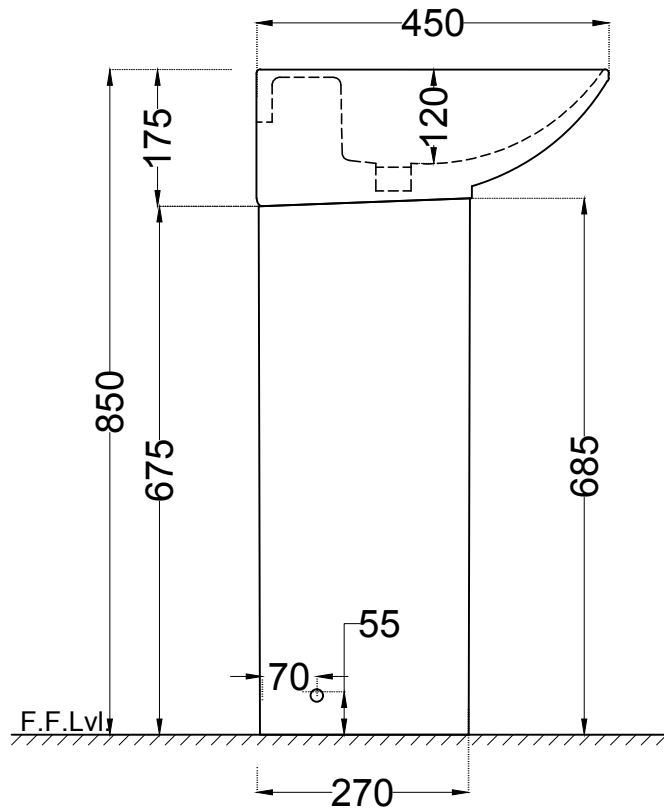

SIDE VIEW

Jaquar Group
Global Headquarters
Plot No. 3, Sector- M-11, IMT Manesar
Gurgaon, NCR - 122050, India
E-mail : Sales: support@jaquar.com
Customer Service : service@jaquar.com

ITEM CODE	LAS-WHT-91807+LAS-WHT-91301
ITEM TYPE	WALL HUNG BASIN WITH PEDESTAL
ITEM SIZE	600x450x175 mm

ALL DIMENSIONS ARE IN MM. (TOLERANCE ± 5 MM)