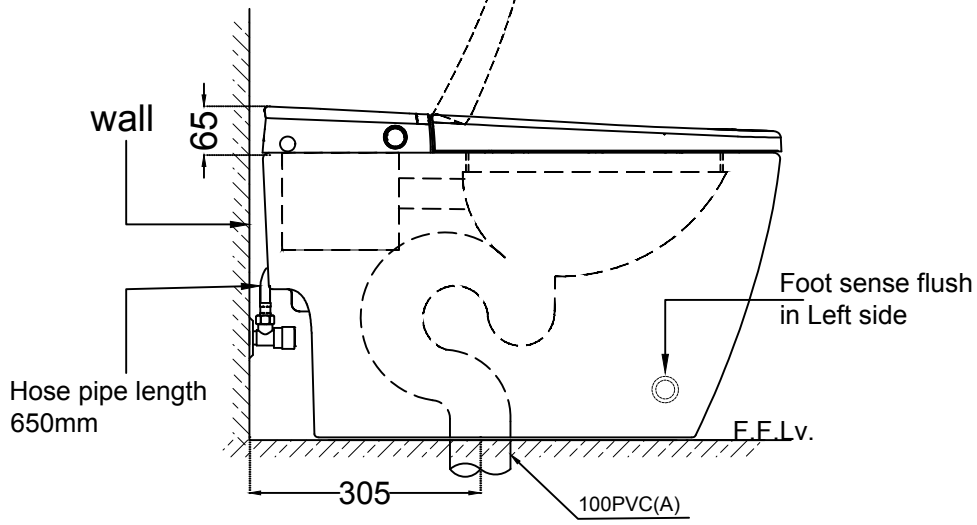

TOP VIEW

FRONT VIEW

SIDE VIEW

	<b>Jaquar Group</b> Global Headquarters Plot No. 3, Sector- M-11, IMT Manesar Gurgaon, NCR - 122050, India E-mail : Sales: support@jaquar.com Customer Service : service@jaquar.com		ITEM CODE ITS-WHT-89853S300PPMAT
	ITEM TYPE SINGLE PIECE WC S TRAP-300 MM	ITEM SIZE 390 X 685 X 465 mm	
	ALL DIMENSIONS ARE IN MM. (TOLERANCE ± 5 MM)		