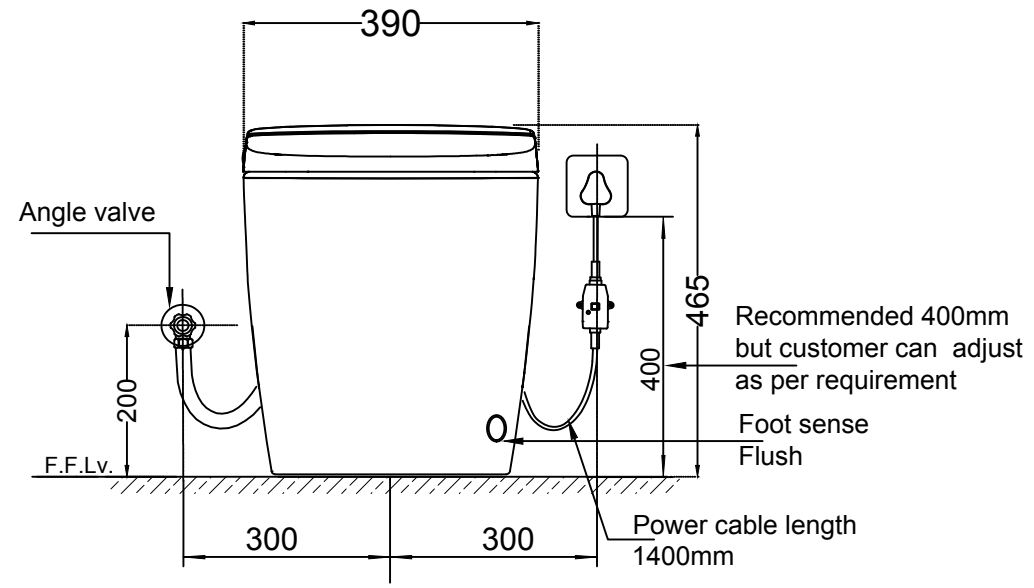

TOP VIEW

FRONT VIEW

SIDE VIEW

	<b>Jaquar Group</b> Global Headquarters Plot No. 3, Sector- M-11, IMT Manesar Gurgaon, NCR - 122050, India E-mail : Sales: support@jaquar.com Customer Service : service@jaquar.com		ITEM CODE ITS-WHT-89853S300PPMAT
	ITEM TYPE SINGLE PIECE WC S TRAP-300 MM	ITEM SIZE 390 X 685 X 465 mm	
	ALL DIMENSIONS ARE IN MM. (TOLERANCE ± 5 MM)		