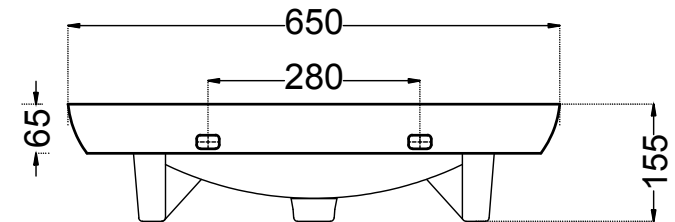

TOP VIEW

BACK VIEW

SIDE VIEW

850

F.F.Lvl.

Jaquar Group
Global Headquarters
Plot No. 3, Sector- M-11, IMT Manesar
Gurgaon, NCR - 122050, India
E-mail : Sales: support@jaquar.com
Customer Service : service@jaquar.com

ITEM CODE	DIS-WHT-93801
ITEM TYPE	WALL HUNG BASIN
ITEM SIZE	650X565X155 mm
ALL DIMENSIONS ARE IN MM. (TOLERANCE ± 5 MM)