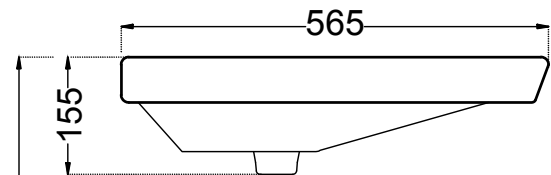

SIDE VIEW

850

F.F.Lvl.

Jaquar Group
Global Headquarters
Plot No. 3, Sector- M-11, IMT Manesar
Gurgaon, NCR - 122050, India
E-mail : Sales: support@jaquar.com
Customer Service : service@jaquar.com

ITEM CODE	DIS-WHT-93801
ITEM TYPE	WALL HUNG BASIN
ITEM SIZE	650X565X155 mm
ALL DIMENSIONS ARE IN MM. (TOLERANCE ± 5 MM)