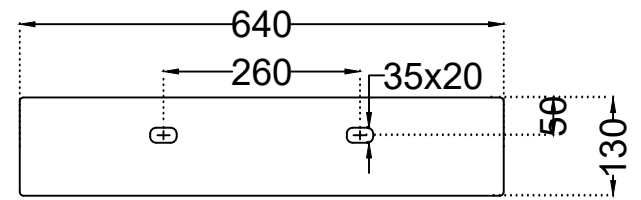

TOP VIEW

SIDE VIEW

BACK VIEW

	Jaquar Group	
	Global Headquarters Plot No. 3, Sector- M-11, IMT Manesar Gurgaon, NCR - 122050, India E-mail : Sales: support@jaquar.com Customer Service : service@jaquar.com	
	ITEM CODE	JDS-WHT-25943
	ITEM TYPE	TABLE TOP BASIN
ITEM SIZE	640X500X130 mm	
ALL DIMENSIONS ARE IN MM. (TOLERANCE ± 5 MM)		