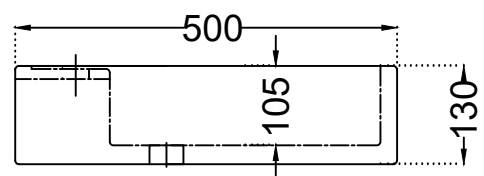

TOP VIEW

SIDE VIEW

BACK VIEW

	Jaquar Group	
	Global Headquarters Plot No. 3, Sector- M-11, IMT Manesar Gurgaon, NCR - 122050, India E-mail : Sales: support@jaquar.com Customer Service : service@jaquar.com	
	ITEM CODE	JDS-WHT-25943
	ITEM TYPE	TABLE TOP BASIN
ITEM SIZE	640X500X130 mm	
ALL DIMENSIONS ARE IN MM. (TOLERANCE ± 5 MM)		