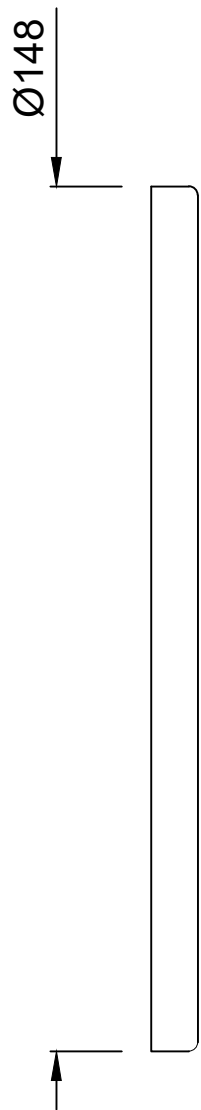

Single Lever Exposed Parts Kit of Diverter Consisting of Operating Lever, Wall Flange (with Seals) & Button Only (Compatible with Item ALD-065N)

Cat. No.-FLR-5065NK

WALL FLANGE

OPERATING LEVER

SLEEVE CAP

BUTTON