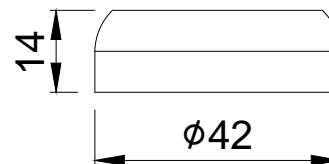

Single Lever Exposed Parts Kit of Diverter Consisting of Operating Lever, Wall Flange (with Seals) & Button Only (Compatible with Item ALD-065N)

Cat. No.-FLR-5065NK

WALL FLANGE

OPERATING LEVER

SLEEVE CAP

BUTTON