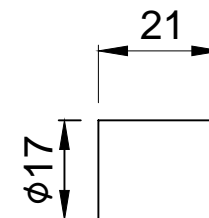

Single Lever Exposed Parts Kit of Diverter Consisting of Operating Lever, Wall Flange (with Seals) & Button Only (Compatible with Item ALD-065N)

Cat. No.-FLR-5065NK

WALL FLANGE

OPERATING LEVER

SLEEVE CAP

BUTTON