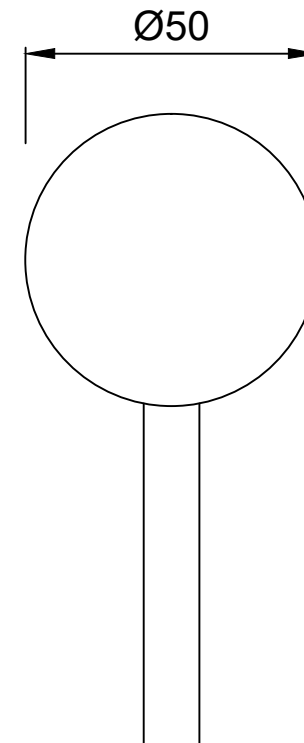

Single Lever Exposed Parts Kit of Diverter Consisting of Operating Lever, Wall Flange (with Seals) & Button Only (Compatible with Item ALD-065N)

Cat. No.-FLR-5065NK

WALL FLANGE

OPERATING LEVER

SLEEVE CAP

BUTTON