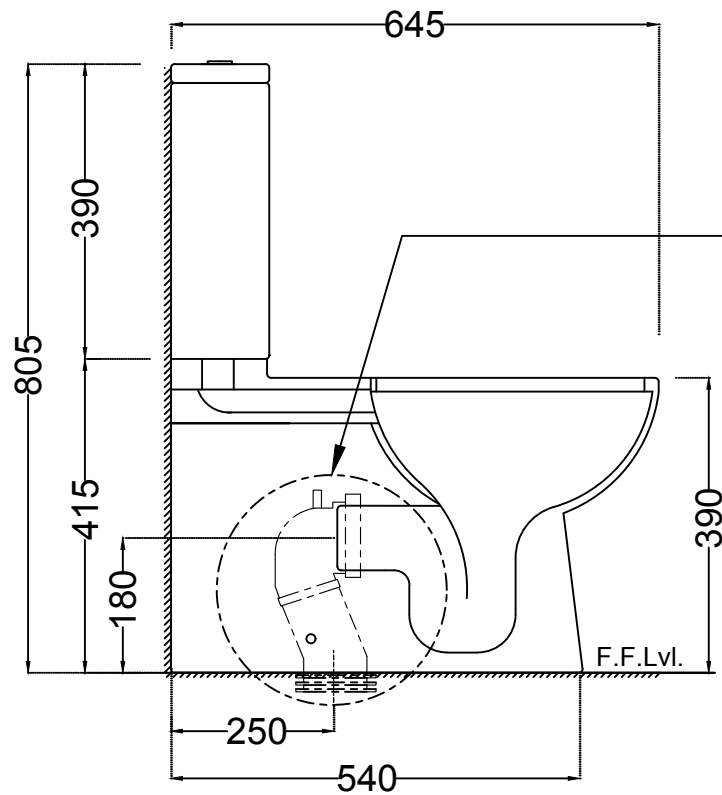

TOP VIEW

BACK VIEW

SIDE VIEW

P-trap can be converted to S-trap 250mm using conversion bend.

	Jaquar Group	
	Global Headquarters Plot No. 3, Sector- M-11, IMT Manesar Gurgaon, NCR - 122050, India E-mail : Sales: support@jaquar.com Customer Service : service@jaquar.com	
	ITEM CODE	OPS-WHT-15753NS250UFSMZ
	ITEM TYPE	Coupled WC (S-Trap 250)
ITEM SIZE	380x645x805 mm	
ALL DIMENSIONS ARE IN MM. (TOLERANCE ± 5 MM)		