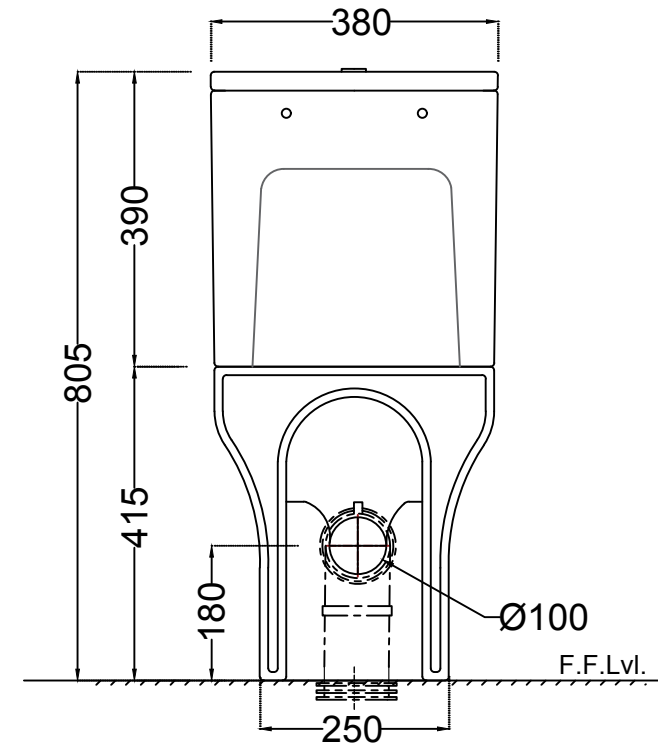

TOP VIEW

BACK VIEW

SIDE VIEW

P-trap can be converted to S-trap 250mm using conversion bend.

	Jaquar Group	
	Global Headquarters Plot No. 3, Sector- M-11, IMT Manesar Gurgaon, NCR - 122050, India E-mail : Sales: support@jaquar.com Customer Service : service@jaquar.com	
	ITEM CODE	OPS-WHT-15753NS250UFSMZ
	ITEM TYPE	Coupled WC (S-Trap 250)
ITEM SIZE	380x645x805 mm	
ALL DIMENSIONS ARE IN MM. (TOLERANCE ± 5 MM)		