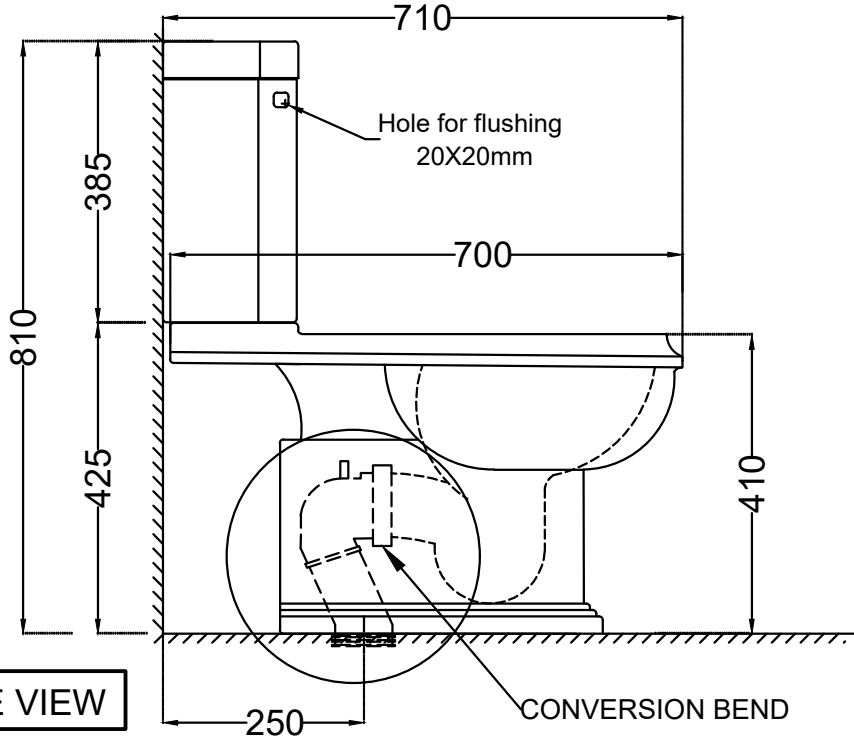

Hole for flushing
20X20mm

TOP VIEW

BACK VIEW

SIDE VIEW

	Jaquar Group Global Headquarters Plot No. 3, Sector- M-11, IMT Manesar Gurgaon, NCR - 122050, India E-mail : Sales.support@jaquar.com Customer Service : service@jaquar.com	
	ITEM CODE	QPS-WHT-7753S250UFSPMZ
	ITEM TYPE	COUPLED WC S-TRAP 250 MM
ITEM SIZE	420X710X810 mm	
ALL DIMENSIONS ARE IN MM. (TOLERANCE ± 5 MM)		