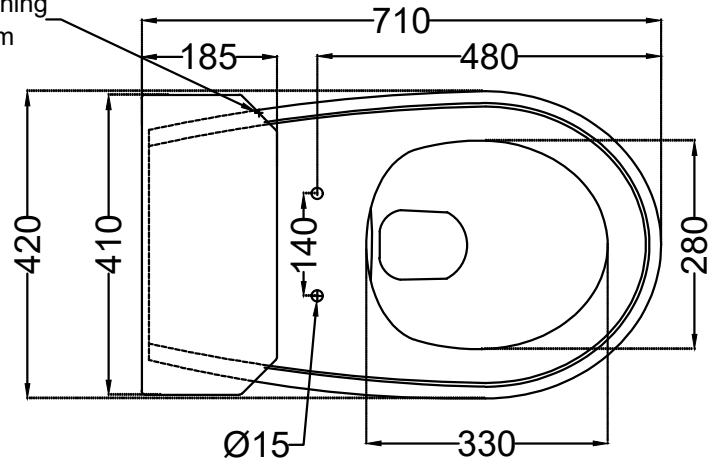

Hole for flushing
20X20mm

TOP VIEW

BACK VIEW

SIDE VIEW

	Jaquar Group Global Headquarters Plot No. 3, Sector- M-11, IMT Manesar Gurgaon, NCR - 122050, India E-mail : Sales.support@jaquar.com Customer Service : service@jaquar.com	
	ITEM CODE	QPS-WHT-7753S250UFSPMZ
	ITEM TYPE	COUPLED WC S-TRAP 250 MM
ITEM SIZE	420X710X810 mm	
ALL DIMENSIONS ARE IN MM. (TOLERANCE ± 5 MM)		