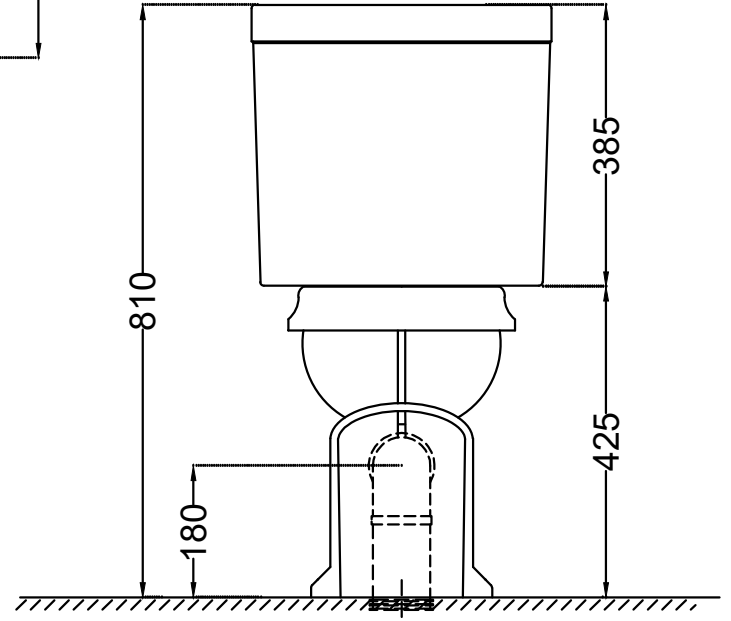

Hole for flushing
20X20mm

TOP VIEW

BACK VIEW

SIDE VIEW

	Jaquar Group Global Headquarters Plot No. 3, Sector- M-11, IMT Manesar Gurgaon, NCR - 122050, India E-mail : Sales.support@jaquar.com Customer Service : service@jaquar.com	
	ITEM CODE	QPS-WHT-7753S250UFSPMZ
	ITEM TYPE	COUPLED WC S-TRAP 250 MM
ITEM SIZE	420X710X810 mm	
ALL DIMENSIONS ARE IN MM. (TOLERANCE ± 5 MM)		