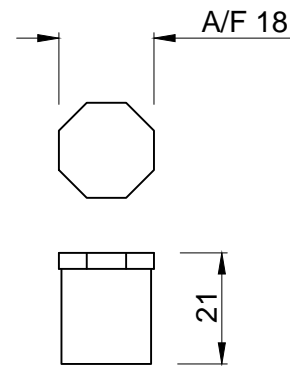

WALL FLANGE

OPERATING HANDLE

BUTTON SLEEVE

DIVERTER BUTTON

SLEEVE