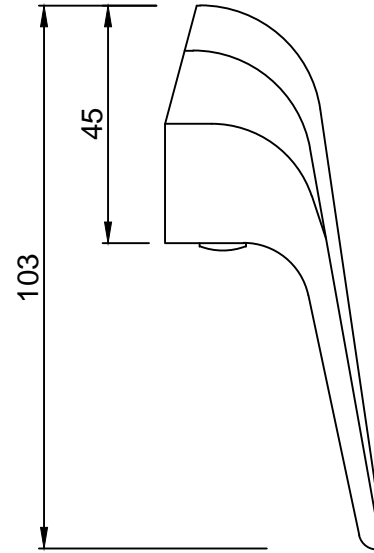

WALL FLANGE

OPERATING HANDLE

BUTTON SLEEVE

DIVERTER BUTTON

SLEEVE