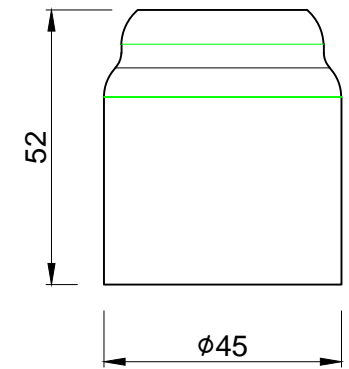

WALL FLANGE

OPERATING HANDLE

BUTTON SLEEVE

DIVERTER BUTTON

SLEEVE