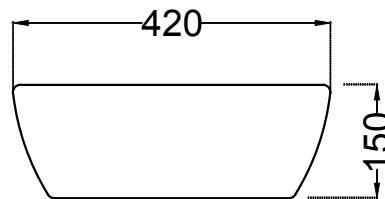

Jaquar Group

Global Headquarters
Plot No. 3, Sector- M-11, IMT Manesar
Gurgaon, NCR - 122050, India
E-mail : Sales: support@jaquar.com
Customer Service : service@jaquar.com

ITEM CODE	JDS-BLM-25911
ITEM TYPE	TABLE TOP BASIN
ITEM SIZE	420X420X150 mm
ALL DIMENSIONS ARE IN MM. (TOLERANCE ± 5 MM)