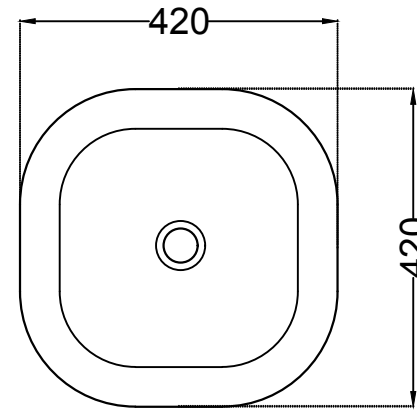

BOTTOM VIEW