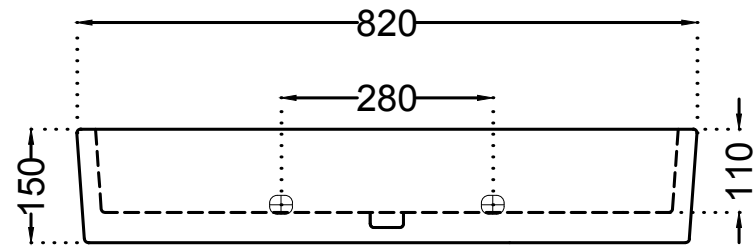

TOP VIEW

BACK VIEW

	Jaquar Group Global Headquarters Plot No. 3, Sector- M-11, IMT Manesar Gurgaon, NCR - 122050, India E-mail : Sales: support@jaquar.com Customer Service : service@jaquar.com		ITEM CODE	KUS-WHT-35931N
			ITEM TYPE	TABLE TOP BASIN
			ITEM SIZE	820x450x150 mm
	ALL DIMENSIONS ARE IN MM. (TOLERANCE ± 5 MM)			