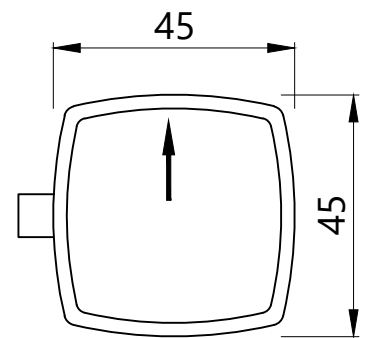

Aquamax Exposed Part Kit of Thermostatic Shower Mixer
(Suitable for ALD-661)

Cat. No.-ARC-87661K

WALL FLANGE

DIVERTER HANDLE

THERMOSTAT HANDLE