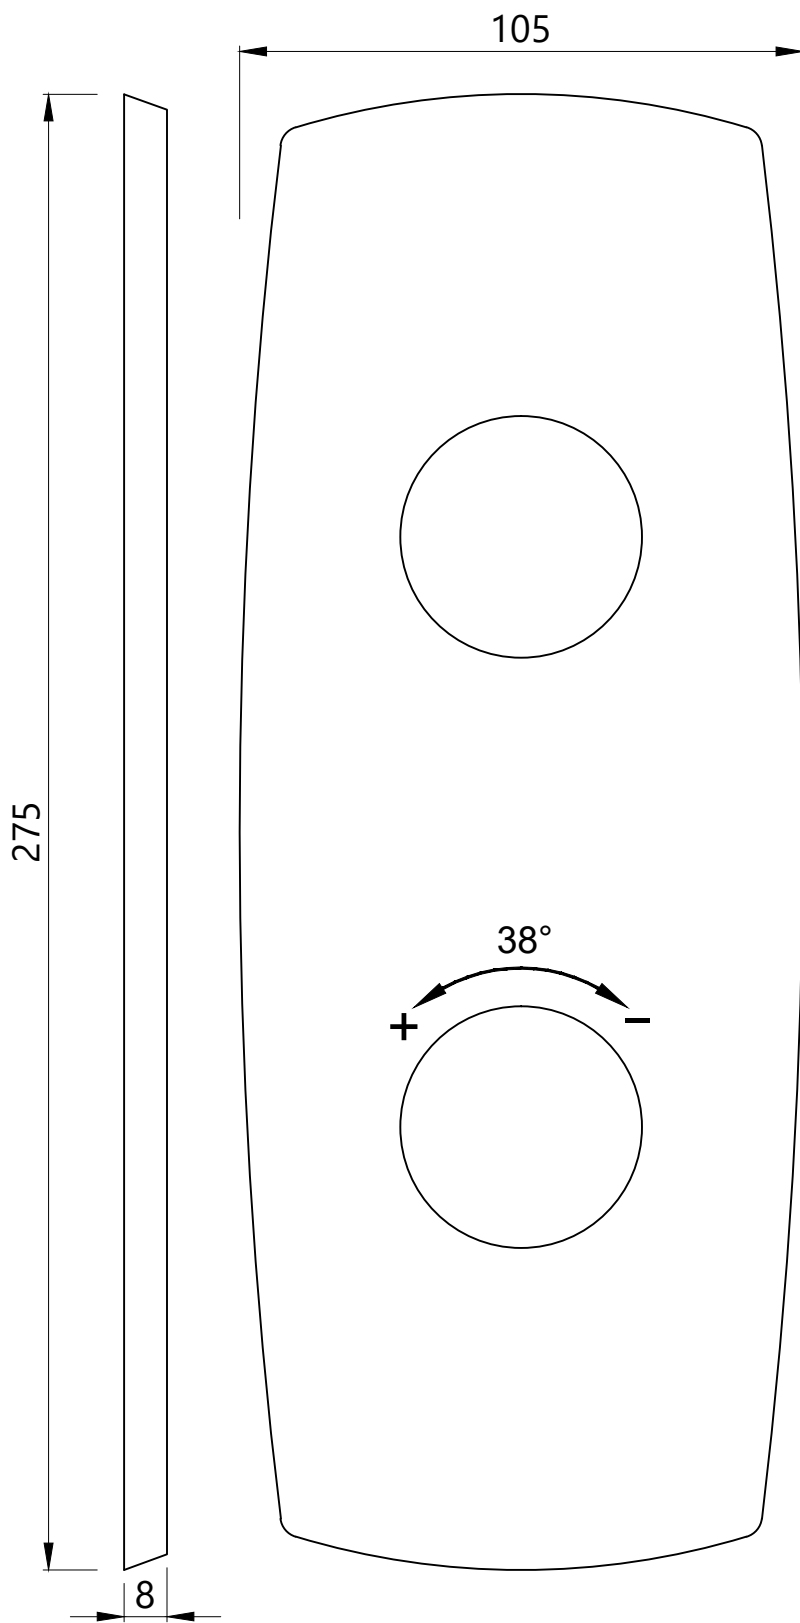

Aquamax Exposed Part Kit of Thermostatic Shower Mixer
(Suitable for ALD-661)

Cat. No.-ARC-87661K

WALL FLANGE

DIVERTER HANDLE

THERMOSTAT HANDLE