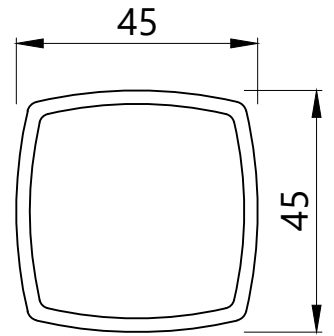

Aquamax Exposed Part Kit of Thermostatic Shower Mixer
(Suitable for ALD-661)

Cat. No.-ARC-87661K

WALL FLANGE

DIVERTER HANDLE

THERMOSTAT HANDLE