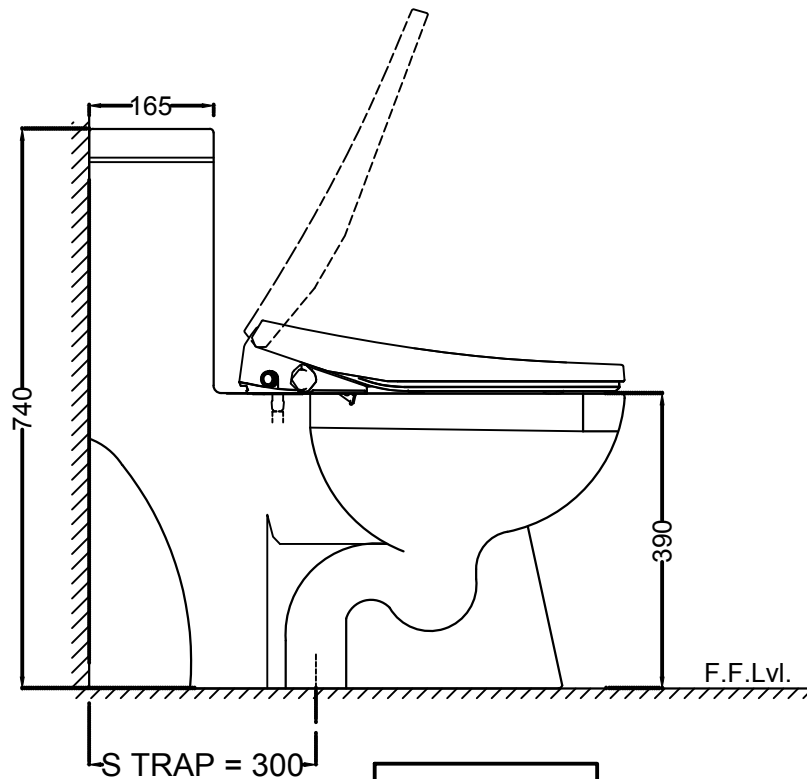

TOP VIEW

SEAT COVER ITS-WHT-89101 TOP

SEAT COVER ITS-WHT-89101 BOTTOM

SIDE VIEW

Jaquar Group

Global Headquarters
 Plot No. 3, Sector- M-11, IMT Manesar
 Gurgaon, NCR - 122050, India
 E-mail : Sales: support@jaquar.com
 Customer Service : service@jaquar.com

ITEM CODE	ITS-WHT-89851S300PP
-----------	---------------------

ITEM TYPE	SINGLE PIECE WC S TRAP-300 MM
-----------	-------------------------------

ITEM SIZE	360x730x740 mm
-----------	----------------

ALL DIMENSIONS ARE IN MM. (TOLERANCE ± 5 MM)