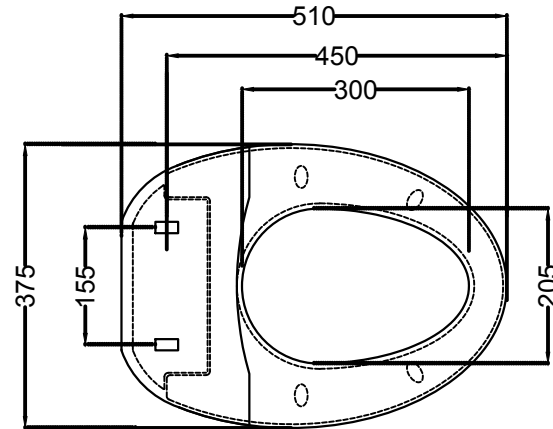

TOP VIEW

SEAT COVER ITS-WHT-89101 TOP

SEAT COVER ITS-WHT-89101 BOTTOM

SIDE VIEW

Jaquar Group

Global Headquarters
 Plot No. 3, Sector- M-11, IMT Manesar
 Gurgaon, NCR - 122050, India
 E-mail : Sales: support@jaquar.com
 Customer Service : service@jaquar.com

ITEM CODE	ITS-WHT-89851S300PP
-----------	---------------------

ITEM TYPE	SINGLE PIECE WC S TRAP-300 MM
-----------	-------------------------------

ITEM SIZE	360x730x740 mm
-----------	----------------

ALL DIMENSIONS ARE IN MM. (TOLERANCE ± 5 MM)