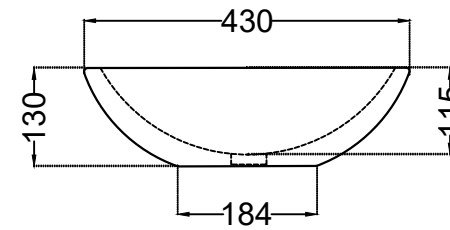

TOP VIEW

SIDE VIEW

	Jaquar Group	
	ITEM CODE	ONS-WHT-10901
	ITEM TYPE	Table top basin
	ITEM SIZE	430x430x130 mm
Global Headquarters Plot No. 3, Sector- M-11, IMT Manesar Gurgaon, NCR - 122050, India E-mail : Sales: support@jaquar.com Customer Service : service@jaquar.com		ALL DIMENSIONS ARE IN MM. (TOLERANCE ± 5 MM)