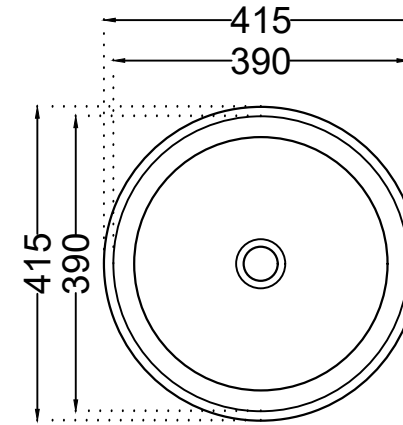

TOP VIEW

BOTTOM VIEW

SIDE VIEW

	Jaquar Group	
	Global Headquarters Plot No. 3, Sector- M-11, IMT Manesar Gurgaon, NCR - 122050, India E-mail : Sales: support@jaquar.com Customer Service : service@jaquar.com	
	ITEM CODE	OPS-WHT-15905
	ITEM TYPE	TABLE TOP BASIN
ITEM SIZE	415x415x135 mm	
ALL DIMENSIONS ARE IN MM. (TOLERANCE ± 5 MM)		