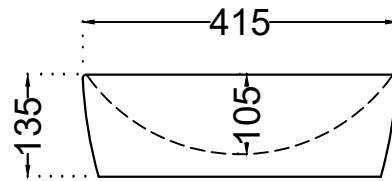

TOP VIEW

BOTTOM VIEW

SIDE VIEW

	Jaquar Group	
	Global Headquarters Plot No. 3, Sector- M-11, IMT Manesar Gurgaon, NCR - 122050, India E-mail : Sales: support@jaquar.com Customer Service : service@jaquar.com	
	ITEM CODE	OPS-WHT-15905
	ITEM TYPE	TABLE TOP BASIN
ITEM SIZE	415x415x135 mm	
ALL DIMENSIONS ARE IN MM. (TOLERANCE ± 5 MM)		