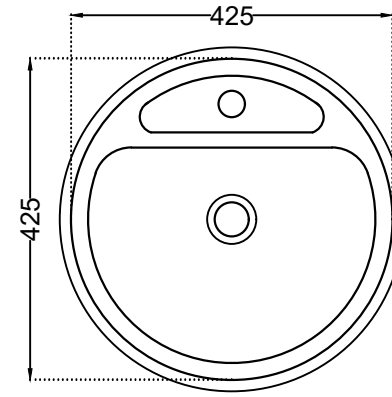

TOP VIEW

BOTTOM VIEW

SIDE VIEW

	Jaquar Group		ITEM CODE	JDS-WHT-25939
	Global Headquarters Plot No. 3, Sector- M-11, IMT Manesar Gurgaon, NCR - 122050, India E-mail : Sales: support@jaquar.com Customer Service : service@jaquar.com		ITEM TYPE	TABLE TOP BASIN
			ITEM SIZE	455x455x110 mm
	ALL DIMENSIONS ARE IN MM. (TOLERANCE ± 5 MM)			