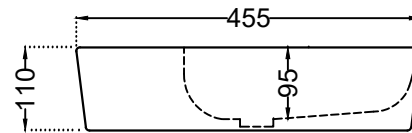

TOP VIEW

BOTTOM VIEW

SIDE VIEW

	Jaquar Group		ITEM CODE	JDS-WHT-25939
	Global Headquarters Plot No. 3, Sector- M-11, IMT Manesar Gurgaon, NCR - 122050, India E-mail : Sales: support@jaquar.com Customer Service : service@jaquar.com		ITEM TYPE	TABLE TOP BASIN
			ITEM SIZE	455x455x110 mm
	ALL DIMENSIONS ARE IN MM. (TOLERANCE ± 5 MM)			