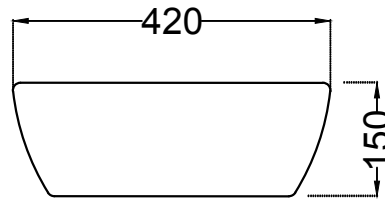

TOP VIEW

BOTTOM VIEW

FRONT VIEW

	Jaquar Group Global Headquarters Plot No. 3, Sector- M-11, IMT Manesar Gurgaon, NCR - 122050, India E-mail : Sales: support@jaquar.com Customer Service : service@jaquar.com		ITEM CODE	JDS-WHT-25911
			ITEM TYPE	TABLE TOP BASIN
			ITEM SIZE	420x420x150 mm
	ALL DIMENSIONS ARE IN MM. (TOLERANCE ± 5 MM)			