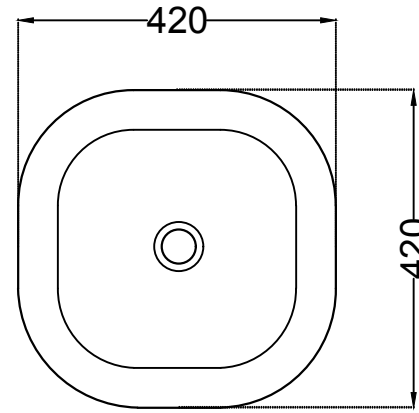

TOP VIEW

BOTTOM VIEW

FRONT VIEW

	Jaquar Group Global Headquarters Plot No. 3, Sector- M-11, IMT Manesar Gurgaon, NCR - 122050, India E-mail : Sales: support@jaquar.com Customer Service : service@jaquar.com		ITEM CODE	JDS-WHT-25911
			ITEM TYPE	TABLE TOP BASIN
			ITEM SIZE	420x420x150 mm
	ALL DIMENSIONS ARE IN MM. (TOLERANCE ± 5 MM)			