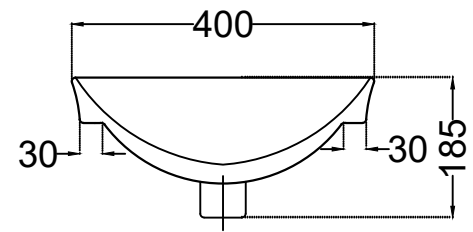

TOP VIEW

SIDE VIEW

FRONT VIEW

 <p>Jaquar Group Global Headquarters Plot No. 3, Sector- M-11, IMT Manesar Gurgaon, NCR - 122050, India E-mail : Sales: support@jaquar.com Customer Service : service@jaquar.com</p>	ITEM CODE	SLS-WHT-6601
	ITEM TYPE	Counter top basin
	ITEM SIZE	600x400x185mm
	ALL DIMENSIONS ARE IN MM. (TOLERANCE ± 5 MM)	