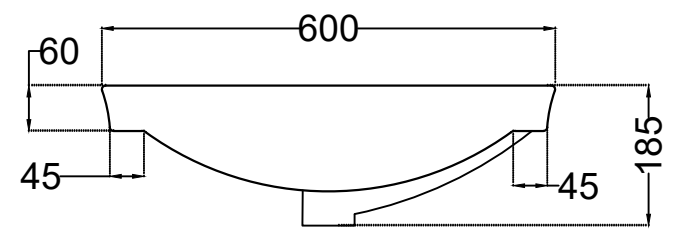

TOP VIEW

SIDE VIEW

FRONT VIEW

 <p>Jaquar Group Global Headquarters Plot No. 3, Sector- M-11, IMT Manesar Gurgaon, NCR - 122050, India E-mail : Sales: support@jaquar.com Customer Service : service@jaquar.com</p>	ITEM CODE	SLS-WHT-6601
	ITEM TYPE	Counter top basin
	ITEM SIZE	600x400x185mm
	ALL DIMENSIONS ARE IN MM. (TOLERANCE ± 5 MM)	