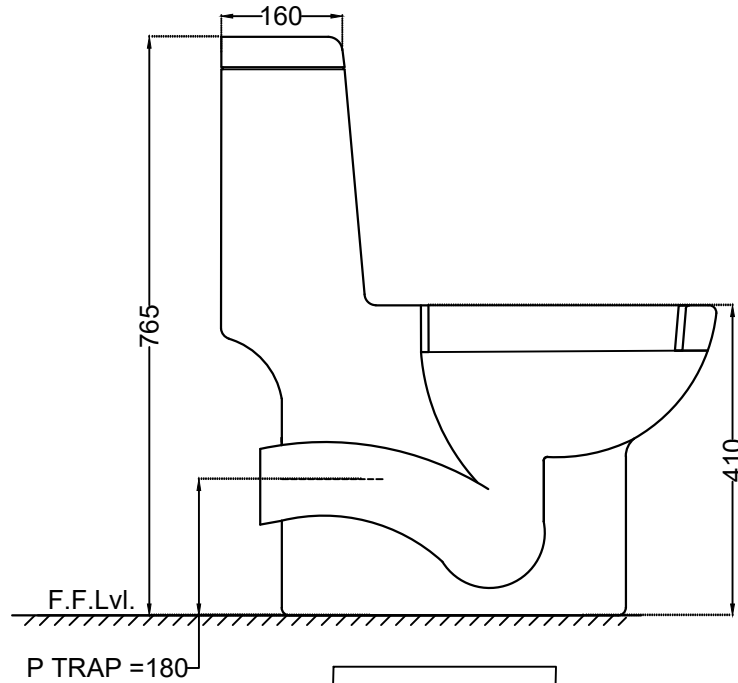

TOP VIEW

BACK VIEW

SIDE VIEW

	Jaquar Group Global Headquarters Plot No. 3, Sector- M-11, IMT Manesar Gurgaon, NCR - 122050, India E-mail : Sales: support@jaquar.com Customer Service : service@jaquar.com		ITEM CODE LYS-WHT-38851P180UFSM
			ITEM TYPE SINGLE PIECE WC P TRAP-180 MM
			ITEM SIZE 360x655x765 mm
	ALL DIMENSIONS ARE IN MM. (TOLERANCE ± 5 MM)		