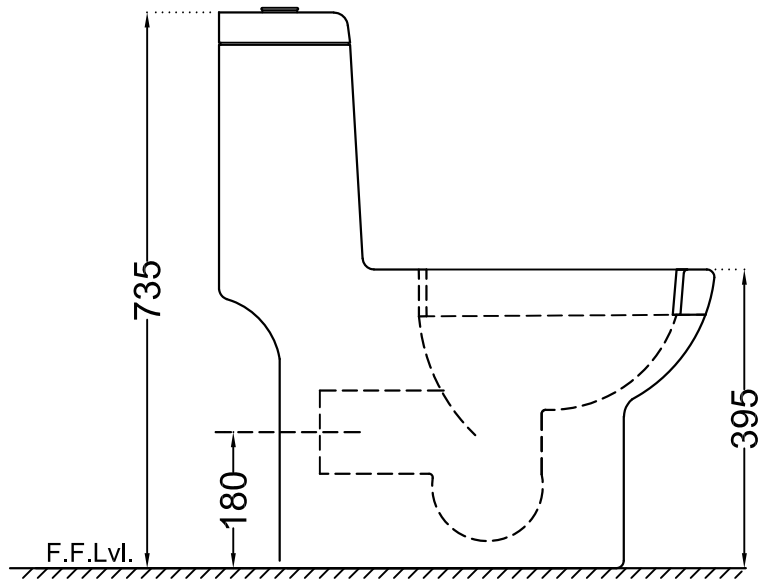

TOP VIEW

BACK VIEW

SIDE VIEW

	Jaquar Group	
	Global Headquarters Plot No. 3, Sector- M-11, IMT Manesar Gurgaon, NCR - 122050, India E-mail : Sales: support@jaquar.com Customer Service : service@jaquar.com	
	ITEM CODE	LYS-WHT-38851P180UFSMN
	ITEM TYPE	SINGLE PIECE WC P TRAP-180 MM
ITEM SIZE	375X670X735 mm	
ALL DIMENSIONS ARE IN MM. (TOLERANCE ± 5 MM)		