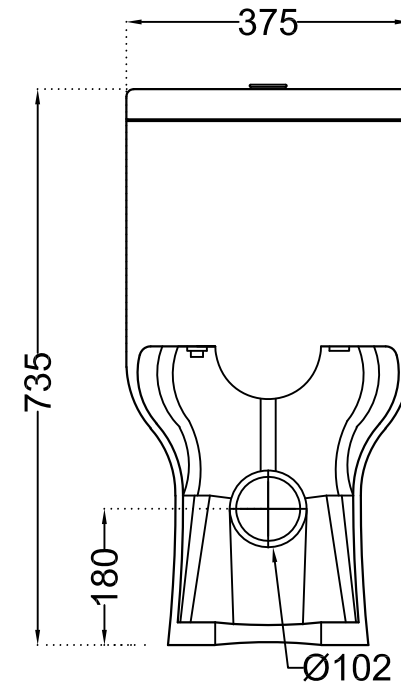

TOP VIEW

BACK VIEW

SIDE VIEW

	Jaquar Group	
	Global Headquarters Plot No. 3, Sector- M-11, IMT Manesar Gurgaon, NCR - 122050, India E-mail : Sales: support@jaquar.com Customer Service : service@jaquar.com	
	ITEM CODE	LYS-WHT-38851P180UFSMN
	ITEM TYPE	SINGLE PIECE WC P TRAP-180 MM
ITEM SIZE	375X670X735 mm	
ALL DIMENSIONS ARE IN MM. (TOLERANCE ± 5 MM)		