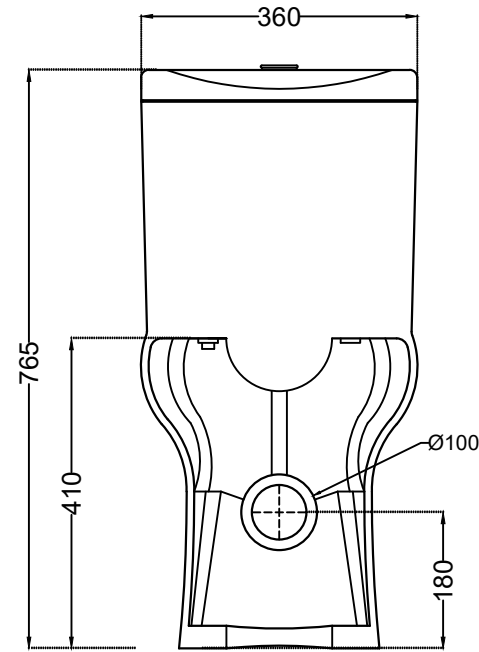

TOP VIEW

BACK VIEW

SIDE VIEW

	Jaquar Group Global Headquarters Plot No. 3, Sector- M-11, IMT Manesar Gurgaon, NCR - 122050, India E-mail : Sales: support@jaquar.com Customer Service : service@jaquar.com		ITEM CODE LYS-WHT-38851P180UFSM
			ITEM TYPE SINGLE PIECE WC P TRAP-180 MM
			ITEM SIZE 360x655x765 mm
	ALL DIMENSIONS ARE IN MM. (TOLERANCE ± 5 MM)		