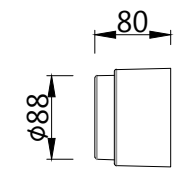

Cat. No. :- JCS-WHT-2400S

WASTE BEND

STRAIGHT PIPE

OUTLET PIPE ADAPTOR

PLUG