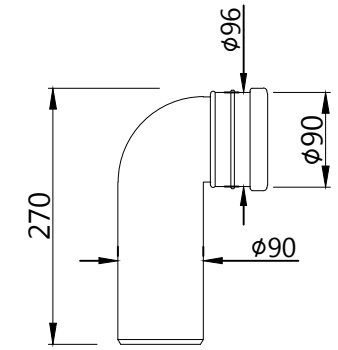

Cat. No. :- JCS-WHT-2400S

WASTE BEND

STRAIGHT PIPE

OUTLET PIPE ADAPTOR

PLUG