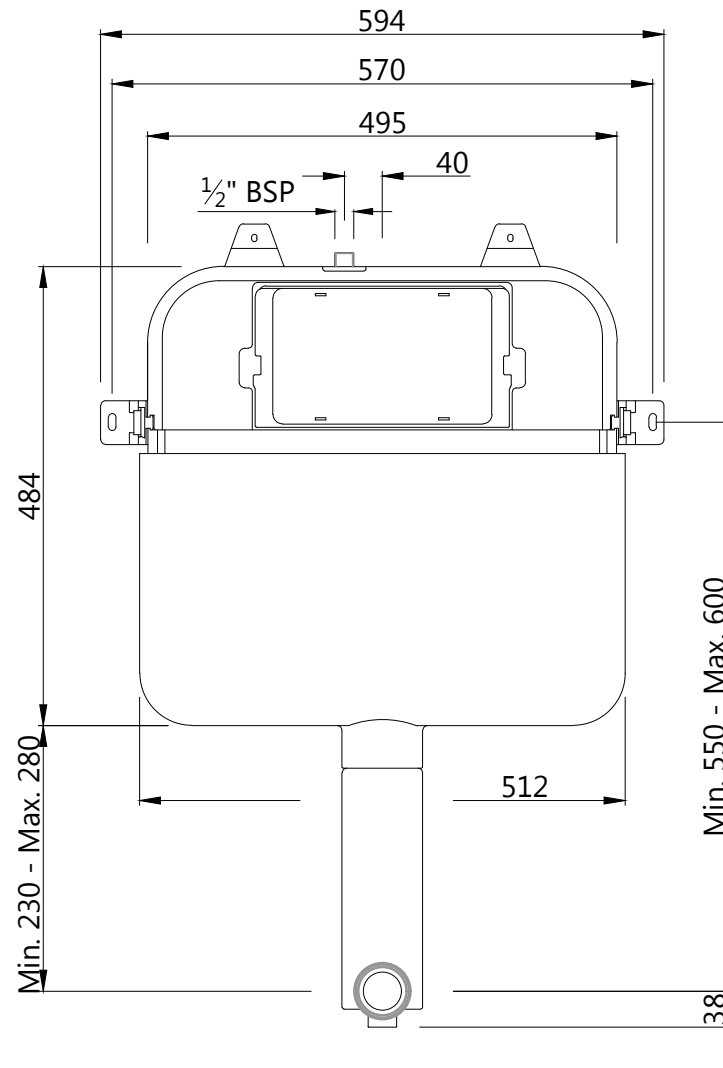

Cat. No. :- JCS-WHT-2400S

WASTE BEND

STRAIGHT PIPE

OUTLET PIPE ADAPTOR

PLUG