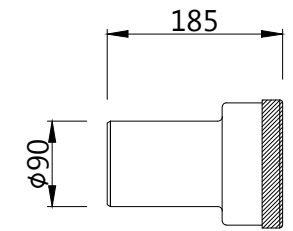

Cat. No. :- JCS-WHT-2400S

WASTE BEND

STRAIGHT PIPE

OUTLET PIPE ADAPTOR

PLUG