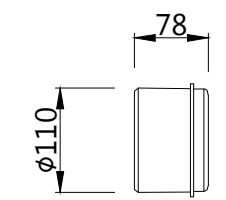

Cat. No. :- JCS-WHT-2400S

WASTE BEND

STRAIGHT PIPE

OUTLET PIPE ADAPTOR

PLUG