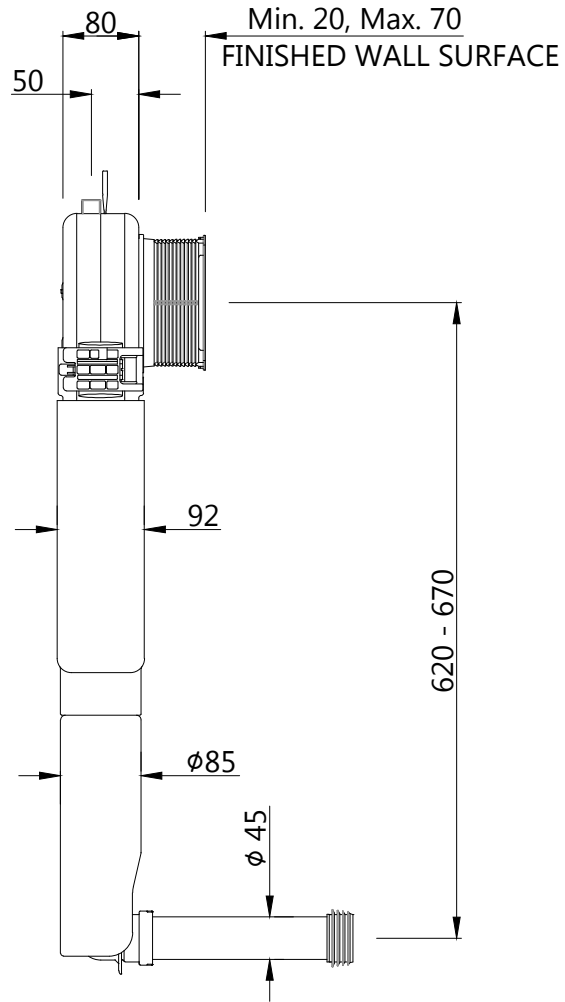

Cat. No. :- JCS-WHT-2400S

WASTE BEND

STRAIGHT PIPE

OUTLET PIPE ADAPTOR

PLUG