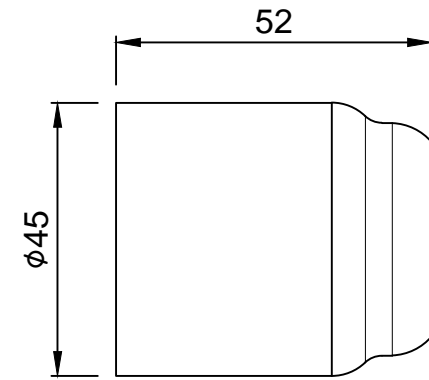

WALL FLANGE

OPERATING LEVER

CARTRIDGE SLEEVE