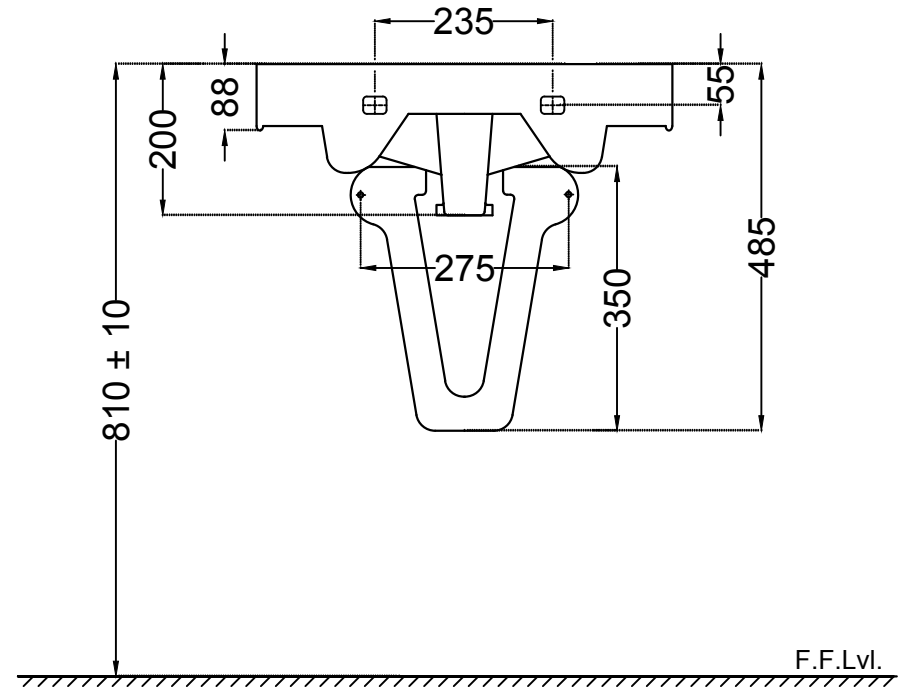

BACK VIEW

SIDE VIEW

Jaquar Group

Global Headquarters
Plot No. 3, Sector- M-11, IMT Manesar
Gurgaon, NCR - 122050, India
E-mail : Sales: support@jaquar.com
Customer Service : service@jaquar.com

ITEM CODE	CNS-WHT-801+CNS-WHT-305
ITEM TYPE	WALL HUNG BASIN WITH HALF PEDESTAL
ITEM SIZE	560X415X200 mm With pedestal height 485 mm

ALL DIMENSIONS ARE IN MM. (TOLERANCE ± 5 MM)