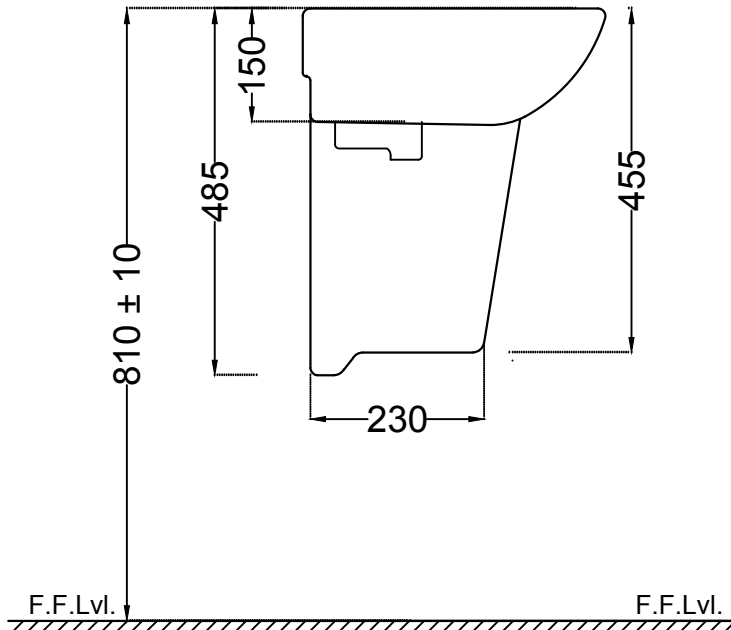

SIDE VIEW

Jaquar Group

Global Headquarters
Plot No. 3, Sector- M-11, IMT Manesar
Gurgaon, NCR - 122050, India
E-mail : Sales: support@jaquar.com
Customer Service : service@jaquar.com

ITEM CODE	CNS-WHT-801+CNS-WHT-305
ITEM TYPE	WALL HUNG BASIN WITH HALF PEDESTAL
ITEM SIZE	560X415X200 mm With pedestal height 485 mm

ALL DIMENSIONS ARE IN MM. (TOLERANCE ± 5 MM)