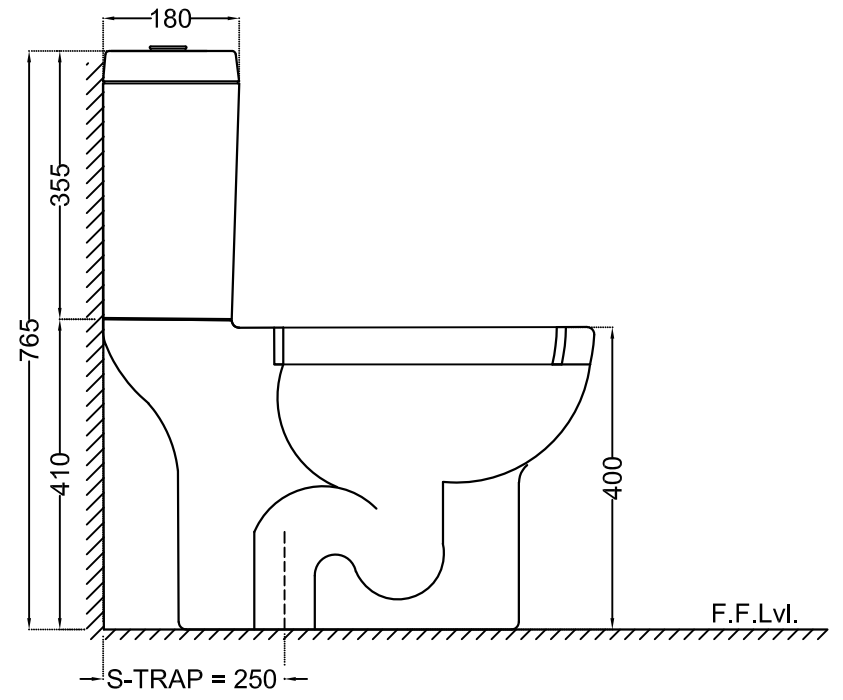

TOP VIEW

SIDE VIEW

 <p><b>Jaquar Group</b>          Global Headquarters          Plot No. 3, Sector- M-11, IMT Manesar          Gurgaon, NCR - 122050, India          E-mail : Sales: support@jaquar.com          Customer Service : service@jaquar.com</p>	ITEM CODE	LYS-WHT-38751S250UFSMZ
	ITEM TYPE	Coupled WC (S-Trap 250)
	ITEM SIZE	380x655x765 mm
	ALL DIMENSIONS ARE IN MM. (TOLERANCE ± 5 MM)	