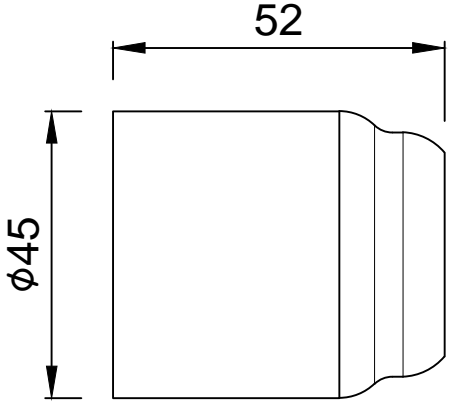

WALL FLANGE

OPERATING LEVER

CARTRIDGE SLEEVE