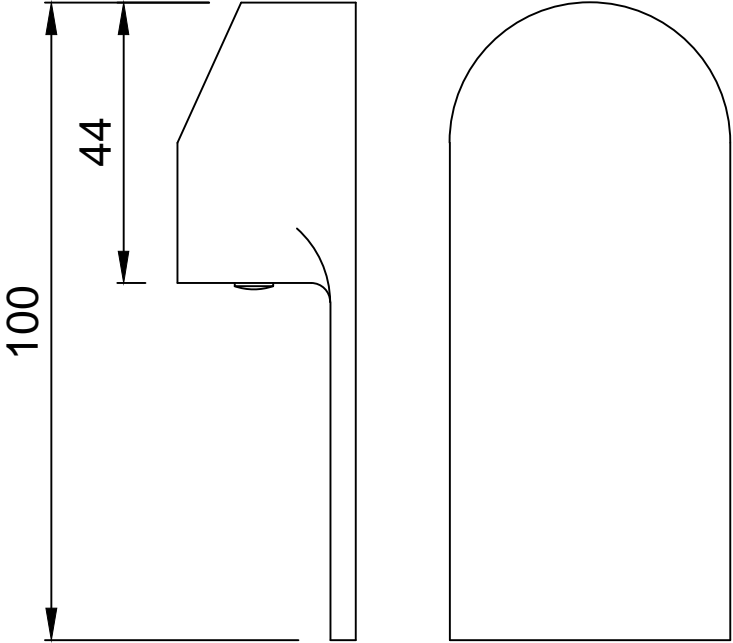

WALL FLANGE

OPERATING LEVER

CARTRIDGE SLEEVE