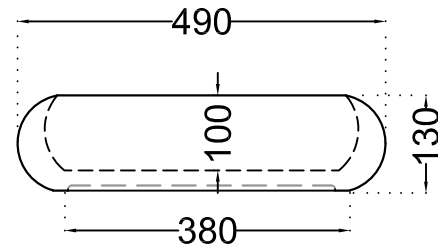

TOP VIEW

FRONT VIEW

	<b>Jaquar Group</b> Global Headquarters Plot No. 3, Sector- M-11, IMT Manesar Gurgaon, NCR - 122050, India E-mail : Sales: support@jaquar.com Customer Service : service@jaquar.com		ITEM CODE	FSS-WHT-29901
			ITEM TYPE	TABLE TOP BASIN
			ITEM SIZE	490x490x130 mm
	ALL DIMENSIONS ARE IN MM. (TOLERANCE ± 5 MM)			