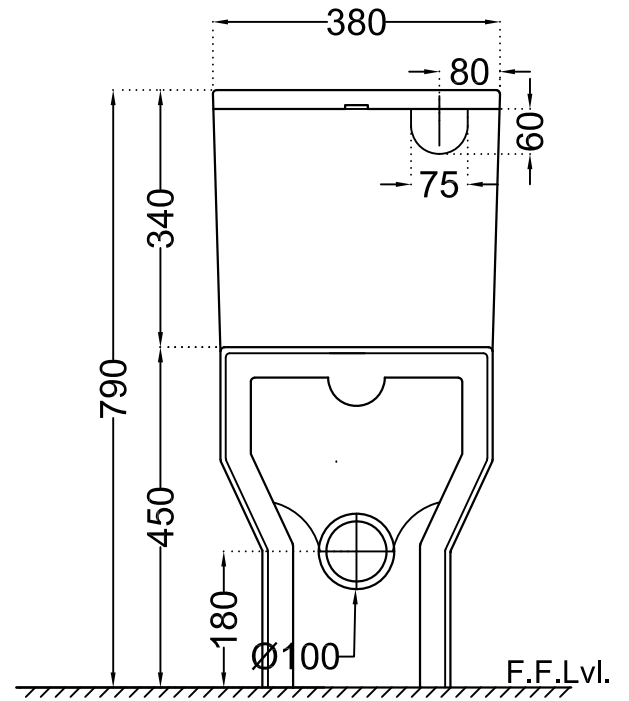

TOP VIEW

BACK VIEW

SIDE VIEW

	Jaquar Group	
	Global Headquarters Plot No. 3, Sector- M-11, IMT Manesar Gurgaon, NCR - 122050, India E-mail : Sales: support@jaquar.com Customer Service : service@jaquar.com	
	ITEM CODE	DIS-WHT-93753NP180UFSMZ
	ITEM TYPE	COMPLETE SET FOR COUPLED WC
ITEM SIZE	380x650x790 mm	
ALL DIMENSIONS ARE IN MM. (TOLERANCE ± 5 MM)		