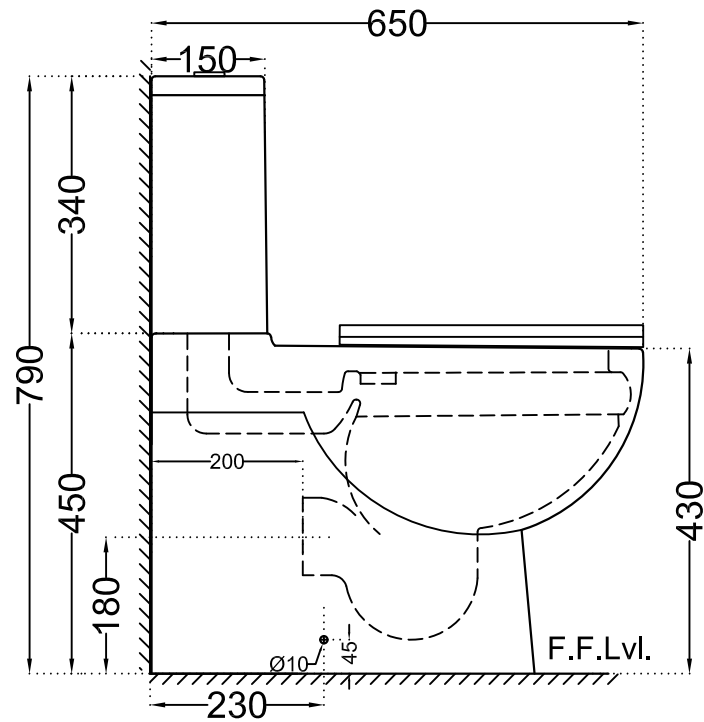

TOP VIEW

BACK VIEW

SIDE VIEW

	Jaquar Group	
	Global Headquarters Plot No. 3, Sector- M-11, IMT Manesar Gurgaon, NCR - 122050, India E-mail : Sales: support@jaquar.com Customer Service : service@jaquar.com	
	ITEM CODE	DIS-WHT-93753NP180UFSMZ
	ITEM TYPE	COMPLETE SET FOR COUPLED WC
ITEM SIZE	380x650x790 mm	
ALL DIMENSIONS ARE IN MM. (TOLERANCE ± 5 MM)		