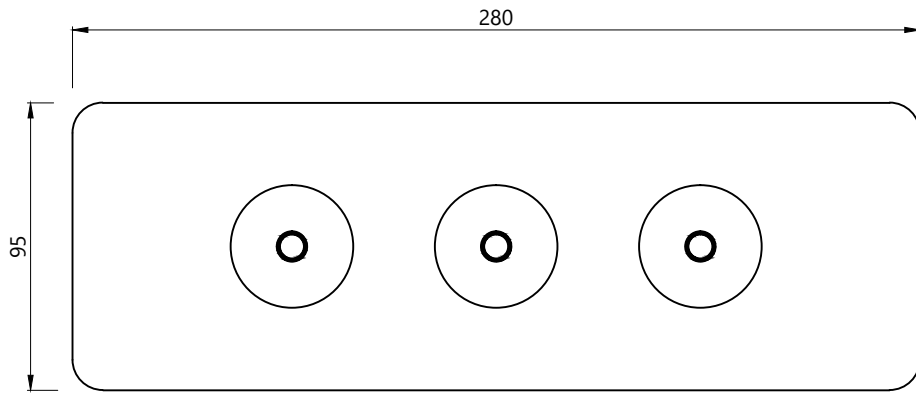

CAT. NO. - QLD-309683KRMH

TOUCH CONTROL PLATE

THERMOSTATIC MIXER WALL PLATE