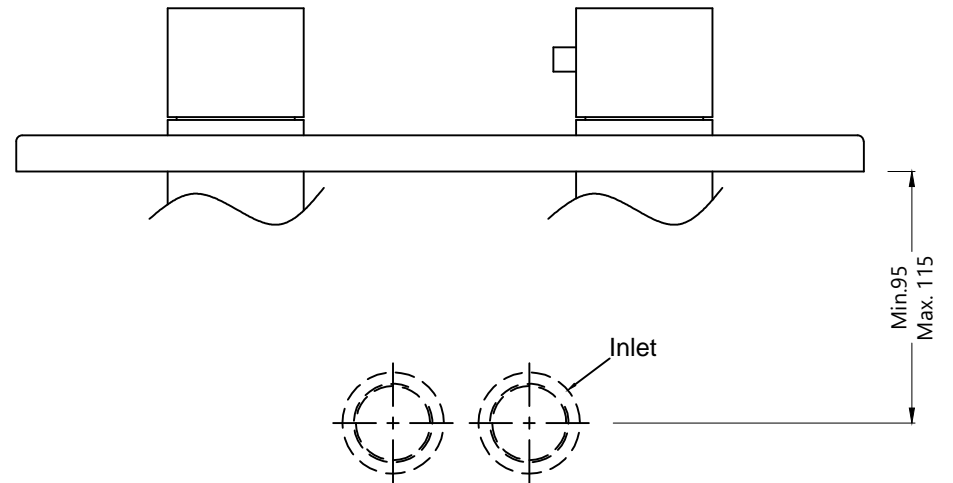

CAT. NO. - QLD-309683KRMH

TOUCH CONTROL PLATE

THERMOSTATIC MIXER WALL PLATE