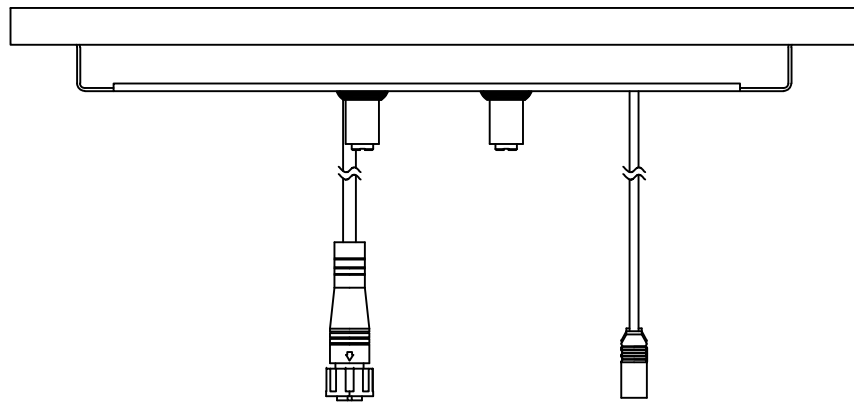

CAT. NO. - QLD-309683KRMH

TOUCH CONTROL PLATE

THERMOSTATIC MIXER WALL PLATE