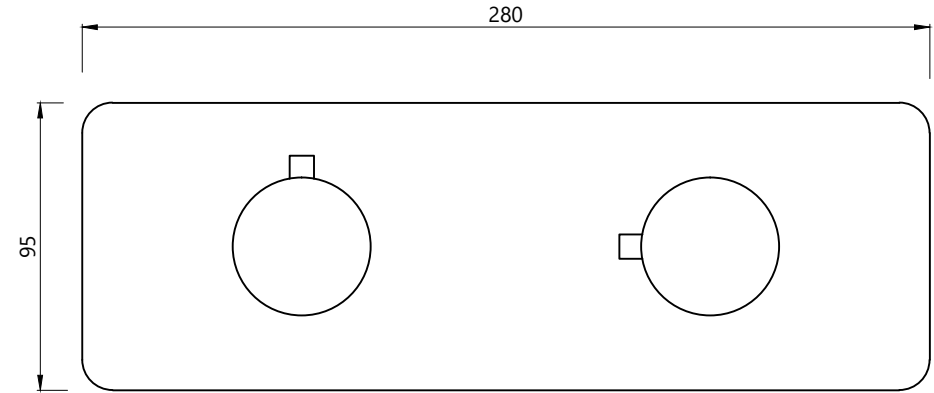

CAT. NO. - QLD-309683KRMH

TOUCH CONTROL PLATE

THERMOSTATIC MIXER WALL PLATE