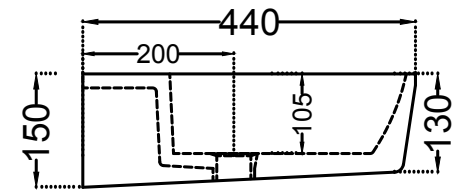

TOP VIEW

BACK VIEW

SIDE VIEW

	<b>Jaquar Group</b> Global Headquarters Plot No. 3, Sector- M-11, IMT Manesar Gurgaon, NCR - 122050, India E-mail : Sales: <a href="mailto:support@jaquar.com">support@jaquar.com</a> Customer Service : <a href="mailto:service@jaquar.com">service@jaquar.com</a>		ITEM CODE	KUS-WHT-35931PM
			ITEM TYPE	TABLE TOP BASIN
			ITEM SIZE	600x440x150 mm
ALL DIMENSIONS ARE IN MM. (TOLERANCE ± 5 MM)				