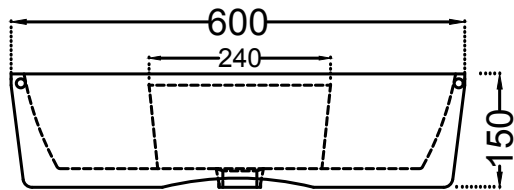

TOP VIEW

BACK VIEW

SIDE VIEW

	<b>Jaquar Group</b> Global Headquarters Plot No. 3, Sector- M-11, IMT Manesar Gurgaon, NCR - 122050, India E-mail : Sales: <a href="mailto:support@jaquar.com">support@jaquar.com</a> Customer Service : <a href="mailto:service@jaquar.com">service@jaquar.com</a>		ITEM CODE	KUS-WHT-35931PM
			ITEM TYPE	TABLE TOP BASIN
			ITEM SIZE	600x440x150 mm
ALL DIMENSIONS ARE IN MM. (TOLERANCE ± 5 MM)				