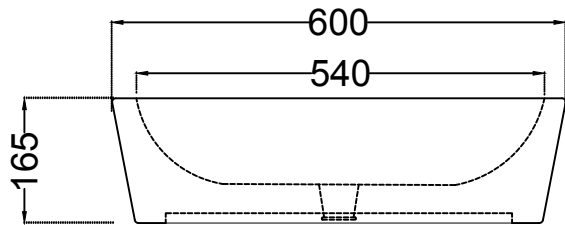

BACK VIEW

SIDE VIEW

Jaquar Group

Global Headquarters
Plot No. 3, Sector- M-11, IMT Manesar
Gurgaon, NCR - 122050, India
E-mail : Sales: support@jaquar.com
Customer Service : service@jaquar.com

ITEM CODE	OPS-BLM-15931PM
ITEM TYPE	TABLE TOP BASIN
ITEM SIZE	600x440x165 mm

ALL DIMENSIONS ARE IN MM. (TOLERANCE ± 5 MM)