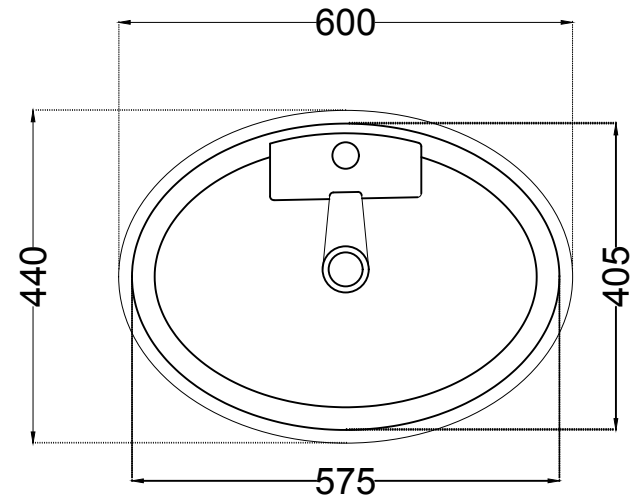

BOTTOM VIEW