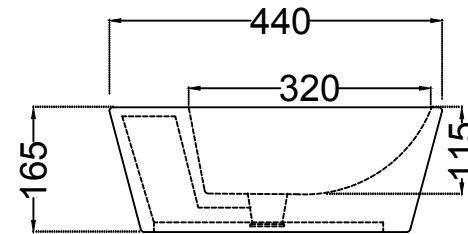

SIDE VIEW

Jaquar Group

Global Headquarters
Plot No. 3, Sector- M-11, IMT Manesar
Gurgaon, NCR - 122050, India
E-mail : Sales: support@jaquar.com
Customer Service : service@jaquar.com

ITEM CODE	OPS-BLM-15931PM
ITEM TYPE	TABLE TOP BASIN
ITEM SIZE	600x440x165 mm

ALL DIMENSIONS ARE IN MM. (TOLERANCE ± 5 MM)