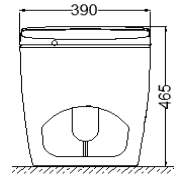

TOP VIEW

SIDE VIEW

FRONT VIEW

BACK VIEW

**General Information**

Product Code	ITS-WHT-89853P180PPPMAT
Brand	Jaquar
Colour	White
Type	Automatic Rimless Floor Mounted WC
Material	Ceramic - Vitreous China

**Product Specification**

Product Dimension	390x685x465 mm
bowl Inner Dimension	270X340 mm
Product Net Weight	48 kg.
Product Gross Weight	54 kg
Packaging Dimension	700x480x590 mm
Outlet	Horizontal
Waste Hole Distance	Vertical distance between the Floor and the center line of the waste outlet hole $\leq$ 180 mm
Product Features	<ul style="list-style-type: none"> <li>• Single flush – 4.5LPF, Power Rated Supply – 220V-240V, 50-60 Hz, Rated Power – 1100 W • Heater Power – Air Dryer - 200 W, Warm water – 1600 W, Seat – 50W, • Wireless Remote (RF) &amp; IPx4 (Water resistance)</li> <li>• Sensor Activate Seat Cover – Auto opening, Seat &amp; Cover • Adjustable Seat Temperature – 30/34/37°C</li> <li>• Adjustable Water Temperature – 34/36/38°C • Adjustable Air Temperature – Room temperature – 55°C • Auto Flush</li> <li>• Anti-Bacterial Seat/Nozzle/Ceramic • LED Night Light • Air Dryer • Foot Button • Front &amp; Rear Wash Nozzle with Oscillation mode. • Smart Button and Remote Control • Instant Heating Technology • Smart flushing and powerful flushing with low noise • Slim in shape • Seat thickness is 6.5cm • UV nozzle and Self cleaning • Deodorization - Cold catalyst</li> </ul>