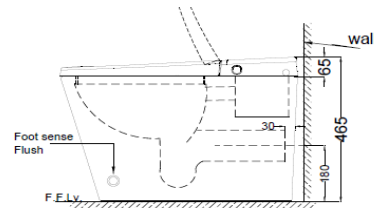

TOP VIEW

SIDE VIEW

FRONT VIEW

BACK VIEW

**General Information**

Product Code	ITS-WHT-89853P180PPPMAT
Brand	Jaquar
Colour	White
Type	Automatic Rimless Floor Mounted WC
Material	Ceramic - Vitreous China

**Product Specification**

Product Dimension	390x685x465 mm
bowl Inner Dimension	270X340 mm
Product Net Weight	48 kg.
Product Gross Weight	54 kg
Packaging Dimension	700x480x590 mm
Outlet	Horizontal
Waste Hole Distance	Vertical distance between the Floor and the center line of the waste outlet hole $\leq$ 180 mm
Product Features	<ul style="list-style-type: none"> <li>• Single flush – 4.5LPF, Power Rated Supply – 220V-240V, 50-60 Hz, Rated Power – 1100 W • Heater Power – Air Dryer - 200 W, Warm water – 1600 W, Seat – 50W, • Wireless Remote (RF) &amp; IPx4 (Water resistance)</li> <li>• Sensor Activate Seat Cover – Auto opening, Seat &amp; Cover • Adjustable Seat Temperature – 30/34/37°C</li> <li>• Adjustable Water Temperature – 34/36/38°C • Adjustable Air Temperature – Room temperature – 55°C • Auto Flush</li> <li>• Anti-Bacterial Seat/Nozzle/Ceramic • LED Night Light • Air Dryer • Foot Button • Front &amp; Rear Wash Nozzle with Oscillation mode. • Smart Button and Remote Control • Instant Heating Technology • Smart flushing and powerful flushing with low noise • Slim in shape • Seat thickness is 6.5cm • UV nozzle and Self cleaning • Deodorization - Cold catalyst</li> </ul>