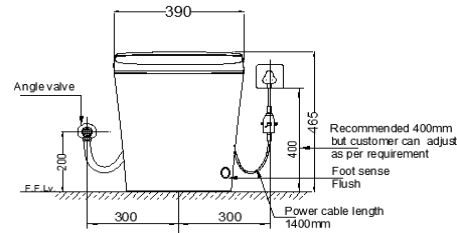

TOP VIEW

SIDE VIEW

FRONT VIEW

BACK VIEW

**General Information**

Product Code	ITS-WHT-89853P180PPPMAT
Brand	Jaquar
Colour	White
Type	Automatic Rimless Floor Mounted WC
Material	Ceramic - Vitreous China

**Product Specification**

Product Dimension	390x685x465 mm
bowl Inner Dimension	270X340 mm
Product Net Weight	48 kg.
Product Gross Weight	54 kg
Packaging Dimension	700x480x590 mm
Outlet	Horizontal
Waste Hole Distance	Vertical distance between the Floor and the center line of the waste outlet hole $\leq$ 180 mm
Product Features	<ul style="list-style-type: none"> <li>• Single flush – 4.5LPF, Power Rated Supply – 220V-240V, 50-60 Hz, Rated Power – 1100 W • Heater Power – Air Dryer - 200 W, Warm water – 1600 W, Seat – 50W, • Wireless Remote (RF) &amp; IPx4 (Water resistance)</li> <li>• Sensor Activate Seat Cover – Auto opening, Seat &amp; Cover • Adjustable Seat Temperature – 30/34/37°C</li> <li>• Adjustable Water Temperature – 34/36/38°C • Adjustable Air Temperature – Room temperature – 55°C • Auto Flush</li> <li>• Anti-Bacterial Seat/Nozzle/Ceramic • LED Night Light • Air Dryer • Foot Button • Front &amp; Rear Wash Nozzle with Oscillation mode. • Smart Button and Remote Control • Instant Heating Technology • Smart flushing and powerful flushing with low noise • Slim in shape • Seat thickness is 6.5cm • UV nozzle and Self cleaning • Deodorization - Cold catalyst</li> </ul>