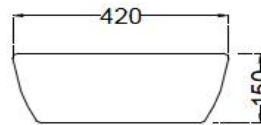

JDS-BLM-25911

SPECIFICATION DATA SHEET

PRODUCT DETAILS

Manufacturer :	Jaquar	Type:	Table top basin
Outlet	Vertical	Colour:	Black Matt
Technical Details:	ID of waste outlet hole dia. $\varnothing 45 \pm 3$ mm	Material:	Ceramic - Vitreous China
	Horizontal distance between the Bowl edge and the center line of the waste outlet hole $\leq 207$ mm		

PRODUCT IMAGE

TECHNICAL DRAWING

TOP VIEW

FRONT VIEW

BOTTOM VIEW

Product Dimension	420x420x150 mm	FEATURES  Square shaped thin rim and anti germ glaze
Basin Inner Dimension	495X395X120 mm	
Product Weight	8.1 kg	

CERTIFICATION

Compliance : EN 14688 : 2015 (E) A, SANS 497:2011

All technical dimensions are in accordance to British standards, Bureau of Indian Standards

DISCLAIMER: Our every effort has been made to ensure factual accuracy, the information presented subject to changes due to requirements in different sites, markets and/ or countries. All dimensions are in mm (Tolerance  $\pm 5$  MM). Jaquar reserves the right to make the necessary amendments at any time without prior