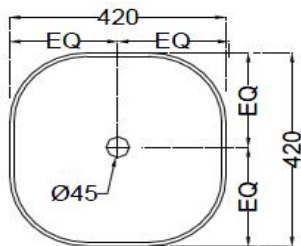

JDS-BLM-25911

SPECIFICATION DATA SHEET

PRODUCT DETAILS

Manufacturer :	Jaquar	Type:	Table top basin
Outlet	Vertical	Colour:	Black Matt
Technical Details:	ID of waste outlet hole dia. $\varnothing 45 \pm 3$ mm	Material:	Ceramic - Vitreous China
	Horizontal distance between the Bowl edge and the center line of the waste outlet hole $\leq 207$ mm		

PRODUCT IMAGE

TECHNICAL DRAWING

TOP VIEW

FRONT VIEW

BOTTOM VIEW

Product Dimension	420x420x150 mm	FEATURES  Square shaped thin rim and anti germ glaze
Basin Inner Dimension	495X395X120 mm	
Product Weight	8.1 kg	

CERTIFICATION

Compliance : EN 14688 : 2015 (E) A, SANS 497:2011

All technical dimensions are in accordance to British standards, Bureau of Indian Standards

DISCLAIMER: Our every effort has been made to ensure factual accuracy, the information presented subject to changes due to requirements in different sites, markets and/ or countries. All dimensions are in mm (Tolerance  $\pm 5$  MM). Jaquar reserves the right to make the necessary amendments at any time without prior