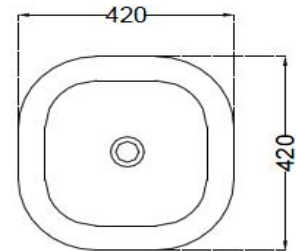

JDS-BLM-25911

SPECIFICATION DATA SHEET

PRODUCT DETAILS

Manufacturer :	Jaquar	Type:	Table top basin
Outlet	Vertical	Colour:	Black Matt
Technical Details:	ID of waste outlet hole dia. $\varnothing 45 \pm 3$ mm	Material:	Ceramic - Vitreous China
	Horizontal distance between the Bowl edge and the center line of the waste outlet hole $\leq 207$ mm		

PRODUCT IMAGE

TECHNICAL DRAWING

TOP VIEW

FRONT VIEW

BOTTOM VIEW

Product Dimension	420x420x150 mm	FEATURES  Square shaped thin rim and anti germ glaze
Basin Inner Dimension	495X395X120 mm	
Product Weight	8.1 kg	

CERTIFICATION

Compliance : EN 14688 : 2015 (E) A, SANS 497:2011

All technical dimensions are in accordance to British standards, Bureau of Indian Standards

DISCLAIMER: Our every effort has been made to ensure factual accuracy, the information presented subject to changes due to requirements in different sites, markets and/ or countries. All dimensions are in mm (Tolerance  $\pm 5$  MM). Jaquar reserves the right to make the necessary amendments at any time without prior