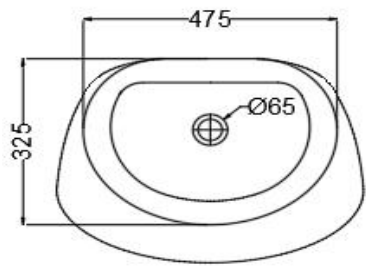

TOP VIEW

SIDE VIEW

BOTTOM VIEW

General Information

Product Code	ACS-WHT-87901
Brand	Jaquar
Colour	White
Type	Table top basin
Material	Ceramic-Fine Fire Clay (FFC)

Product Specification

Product Dimension	575x430x175 mm
Basin Inner Dimension	560X415X100 mm
Product Net Weight	11 kg
Product Gross Weight	12 kg
Packaging Dimension	585x440x190 mm
Outlet	Vertical
	Internal diameter of outlet hole dia. Ø45 +2/-1 mm
	Horizontal distance between the Bowl edge and the centre line of the waste outlet hole ≤ 150 mm
Product Feature	Stylish Design Anti Bacterial Glaze on Ceramic Smooth Glaze Surface Material - Fine Fire Clay (FFC)

QUALITY MANAGEMENT SYSTEM - ISO 9001

DISCLAIMER: Our every effort has been made to ensure factual accuracy, the information presented subject to changes due to requirements in different sites, markets and/ or countries. All dimensions are in mm (Tolerance ± 5 MM). Jaquar reserves the right to make the necessary amendments at any time without prior notice.