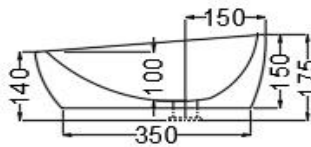

TOP VIEW

SIDE VIEW

BOTTOM VIEW

General Information

Product Code	ACS-WHT-87901
Brand	Jaquar
Colour	White
Type	Table top basin
Material	Ceramic-Fine Fire Clay (FFC)

Product Specification

Product Dimension	575x430x175 mm
Basin Inner Dimension	560X415X100 mm
Product Net Weight	11 kg
Product Gross Weight	12 kg
Packaging Dimension	585x440x190 mm
Outlet	Vertical
	Internal diameter of outlet hole dia. Ø45 +2/-1 mm
	Horizontal distance between the Bowl edge and the centre line of the waste outlet hole ≤ 150 mm
Product Feature	Stylish Design Anti Bacterial Glaze on Ceramic Smooth Glaze Surface Material - Fine Fire Clay (FFC)

QUALITY MANAGEMENT SYSTEM - ISO 9001

DISCLAIMER: Our every effort has been made to ensure factual accuracy, the information presented subject to changes due to requirements in different sites, markets and/ or countries. All dimensions are in mm (Tolerance ± 5 MM). Jaquar reserves the right to make the necessary amendments at any time without prior notice.