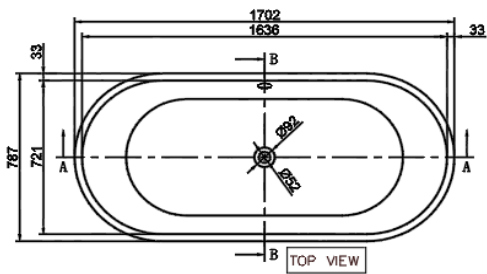

Range Name	Queens
Category	Free Standing Bathtub
Code:	JBT-WHT-FSBTMAD1778 (CHROME) JBT-WHT-FSBTMAD1778G (GOLD)

Image is only for illustration purpose

Size (mm):	1702 x 787 x 434/615	Features	Available in Gold & Chrome Accessories
Material:	Lucite Acrylic		
Reinforcement:	3 Layers of Fiber Glass		
Accessories Included:	<ul style="list-style-type: none"> - Drain & Overflow - Zinc Alloy Feet - Steel Legs 		
Accessories Excluded:			

Bathtub (CHROME)

SECTION A-A

Bathtub (GOLD)

SECTION A-A