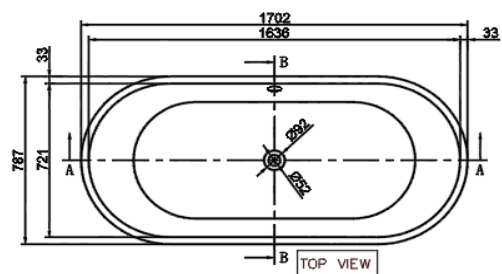

Range Name	Queens
Category	Free Standing Bathtub
Code:	JBT-WHT-FSBTMAD1778 (CHROME) JBT-WHT-FSBTMAD1778G (GOLD)

Image is only for illustration purpose

Size (mm):	1702 x 787 x 434/615	Features	Available in Gold & Chrome Accessories
Material:	Lucite Acrylic		
Reinforcement:	3 Layers of Fiber Glass		
Accessories Included:	<ul style="list-style-type: none"> - Drain & Overflow - Zinc Alloy Feet - Steel Legs 		
Accessories Excluded:			

Bathtub (CHROME)

SECTION A-A

Bathtub (GOLD)

SECTION A-A