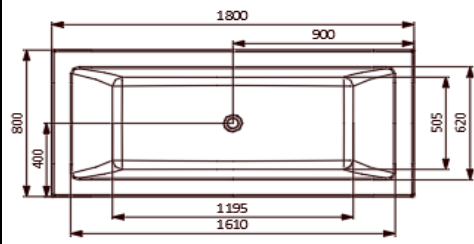

Range Name	Fonte 180
Category	Built-in Bathtub
Code:	JBT-WHT-FONT180X,JBT-WHT-FONT180FX

Image is only for illustration purpose

Size (mm):	1800 x 800 x 450	Features	
Material:	Acrylic PMMA		
Reinforcement:	PU GREEN		
Accessories Included:			
Accessories Excluded:	Front Panel: JWA-WHT-FP180X Side Panel: JWA-WHT-SP80X Drain & Overflow with filler: JWA-CHR-132201 Drain & Overflow: JWA-CHR-DRNPIPE80 Frame: JWA-BLK-FRAME180X80 Feet: IWA-CHR-ACC00510X Headrest: JWA-BLK-HRCP750GAC06		

Bathtub

Bathtub with MS Frame