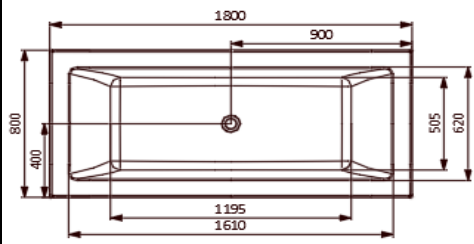

Bathtub with MS Frame