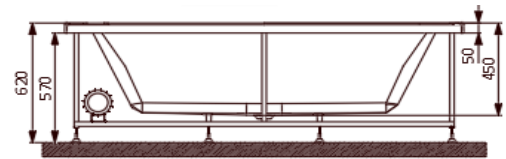

Range Name	Fonte 180
Category	Built-in Bathtub
Code:	JBT-WHT-FONT180X,JBT-WHT-FONT180FX

Image is only for illustration purpose

Size (mm):	1800 x 800 x 450	Features	
Material:	Acrylic PMMA		
Reinforcement:	PU GREEN		
Accessories Included:			
Accessories Excluded:	Front Panel: JWA-WHT-FP180X Side Panel: JWA-WHT-SP80X Drain & Overflow with filler: JWA-CHR-132201 Drain & Overflow: JWA-CHR-DRNPIPE80 Frame: JWA-BLK-FRAME180X80 Feet: IWA-CHR-ACC00510X Headrest: JWA-BLK-HRCP750GAC06		

Bathtub

Bathtub with MS Frame