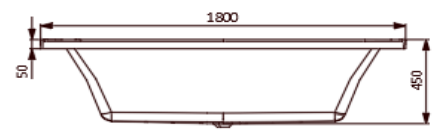

Range Name	Fonte 180
Category	Built-in Bathtub
Code:	JBT-WHT-FONT180X,JBT-WHT-FONT180FX

Image is only for illustration purpose

Size (mm):	1800 x 800 x 450	Features	
Material:	Acrylic PMMA		
Reinforcement:	PU GREEN		
Accessories Included:			
Accessories Excluded:	Front Panel: JWA-WHT-FP180X Side Panel: JWA-WHT-SP80X Drain & Overflow with filler: JWA-CHR-132201 Drain & Overflow: JWA-CHR-DRNPIPE80 Frame: JWA-BLK-FRAME180X80 Feet: IWA-CHR-ACC00510X Headrest: JWA-BLK-HRCP750GAC06		

Bathtub

Bathtub with MS Frame