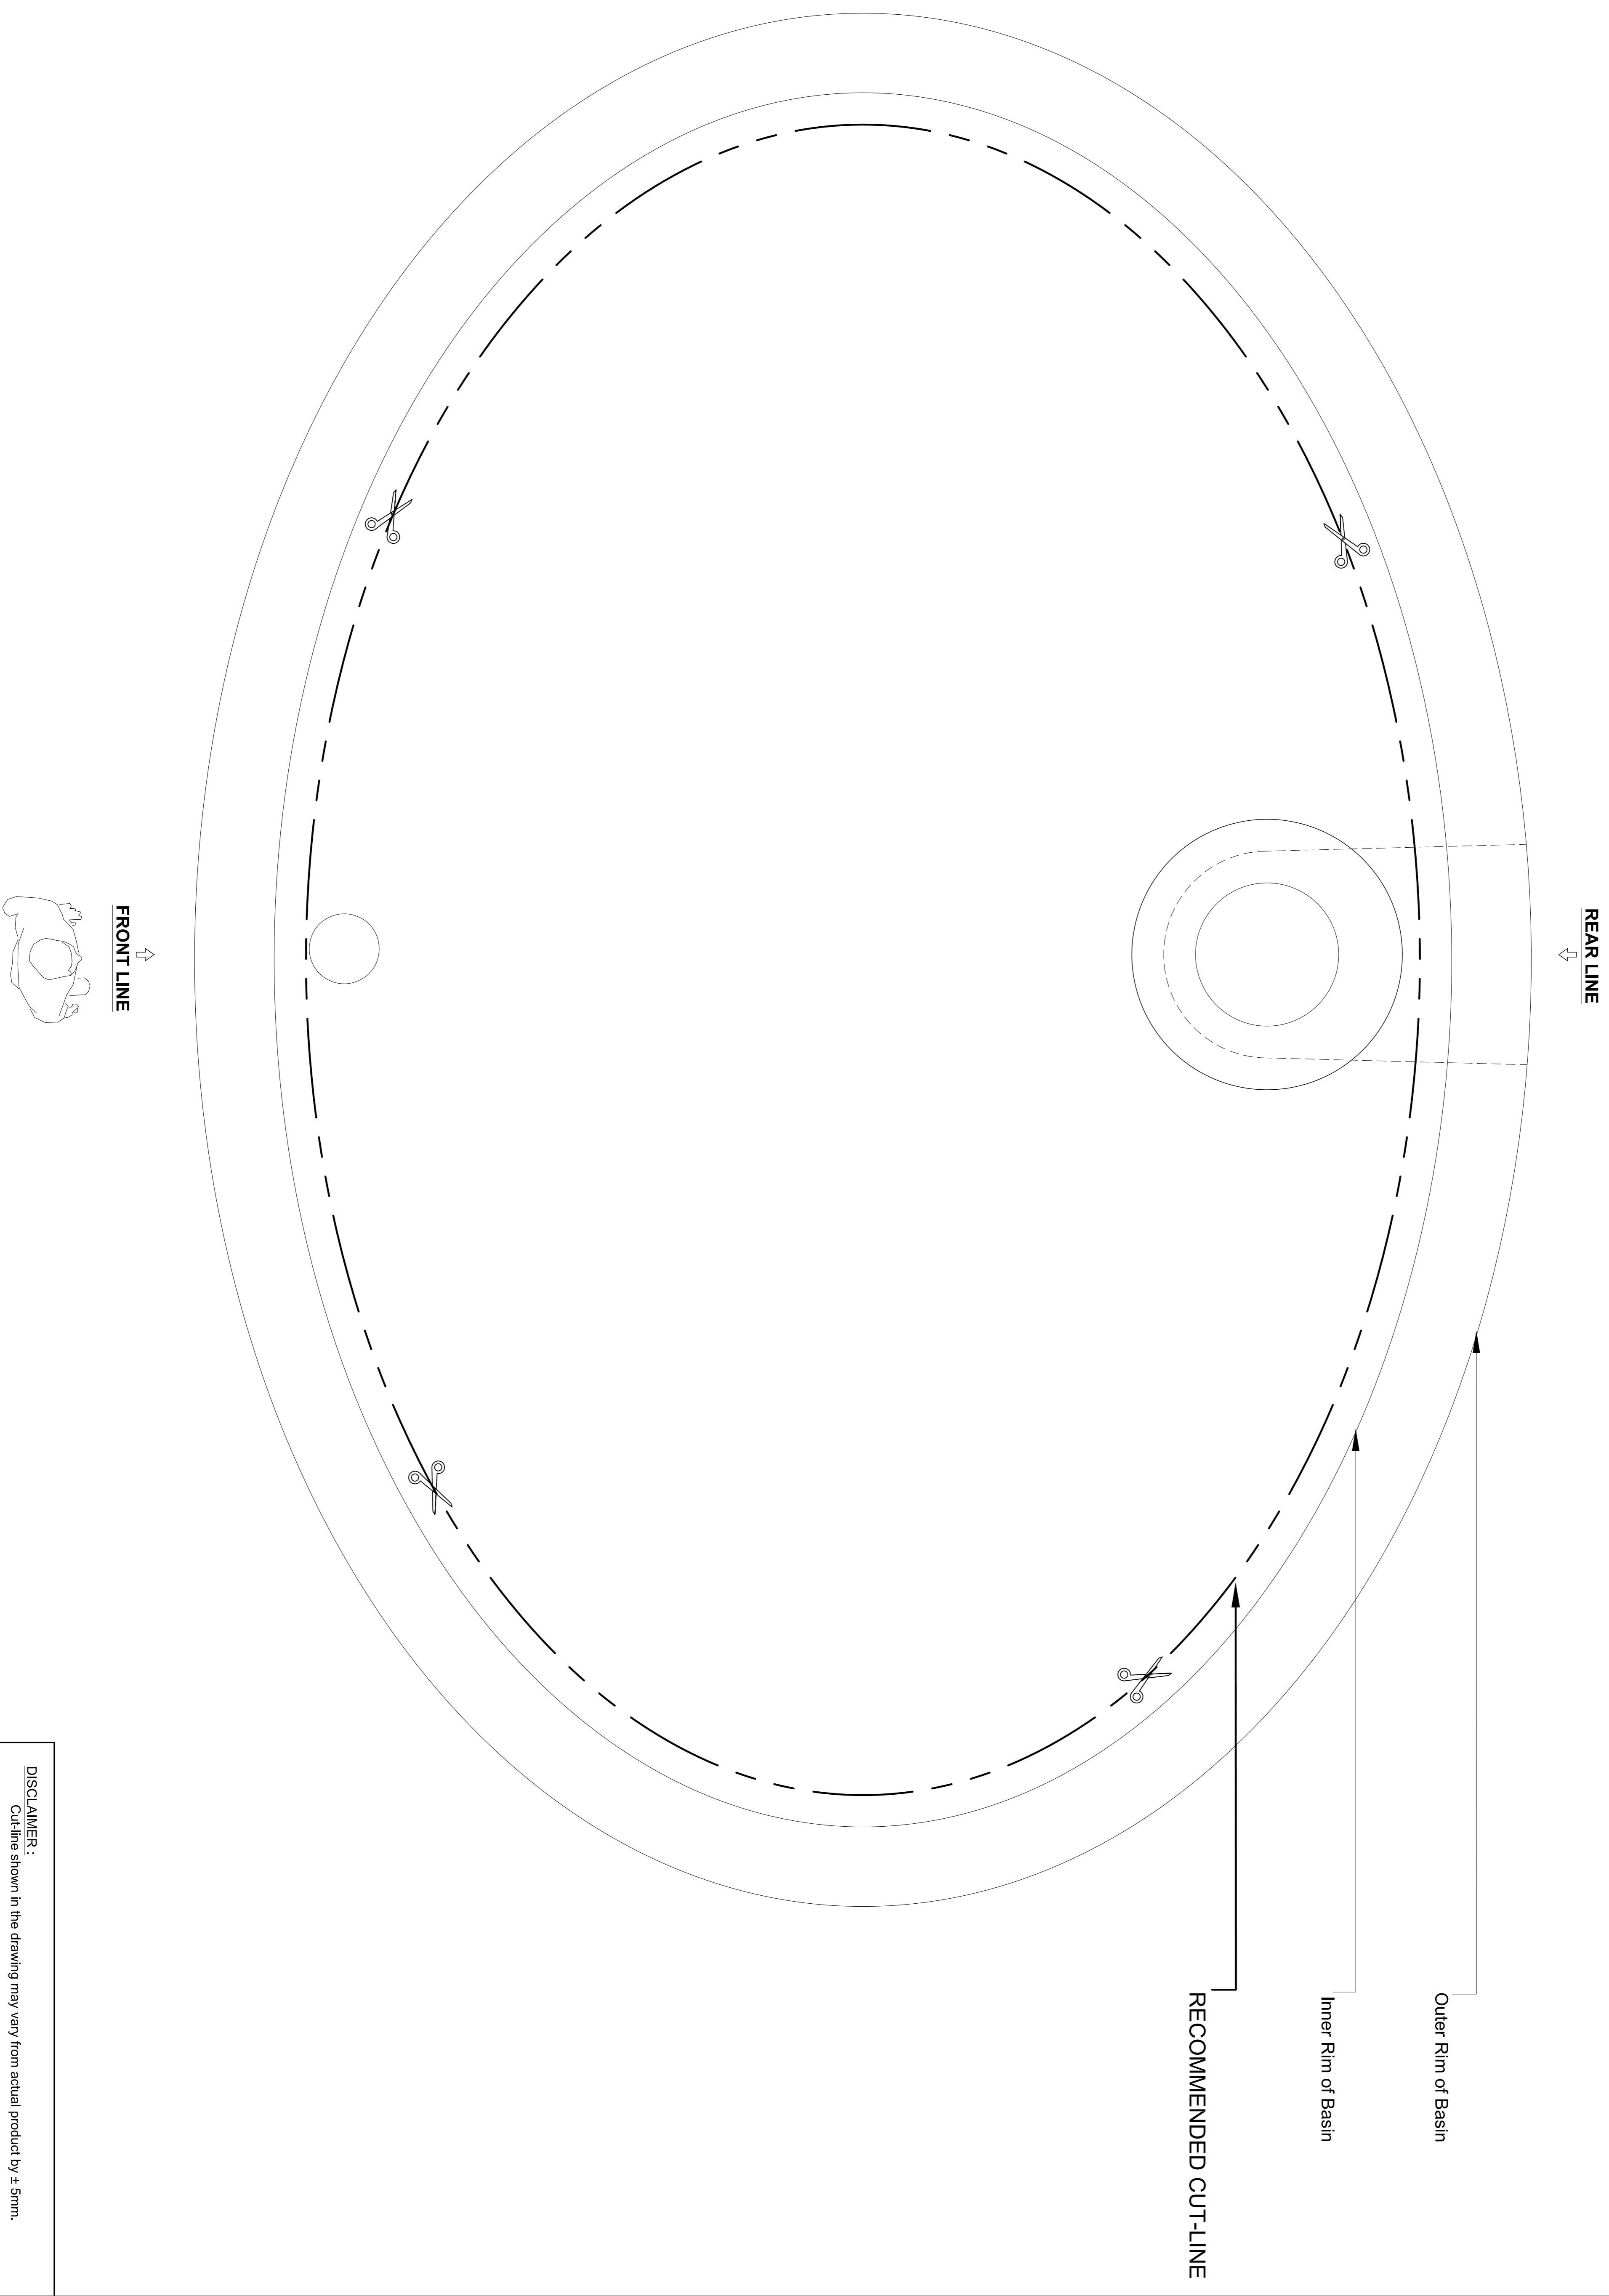

CNS-WHT-705  
UNDER COUNTER BASIN

DISCLAIMER :  
Cut-line shown in the drawing may vary from actual product by ± 5mm.