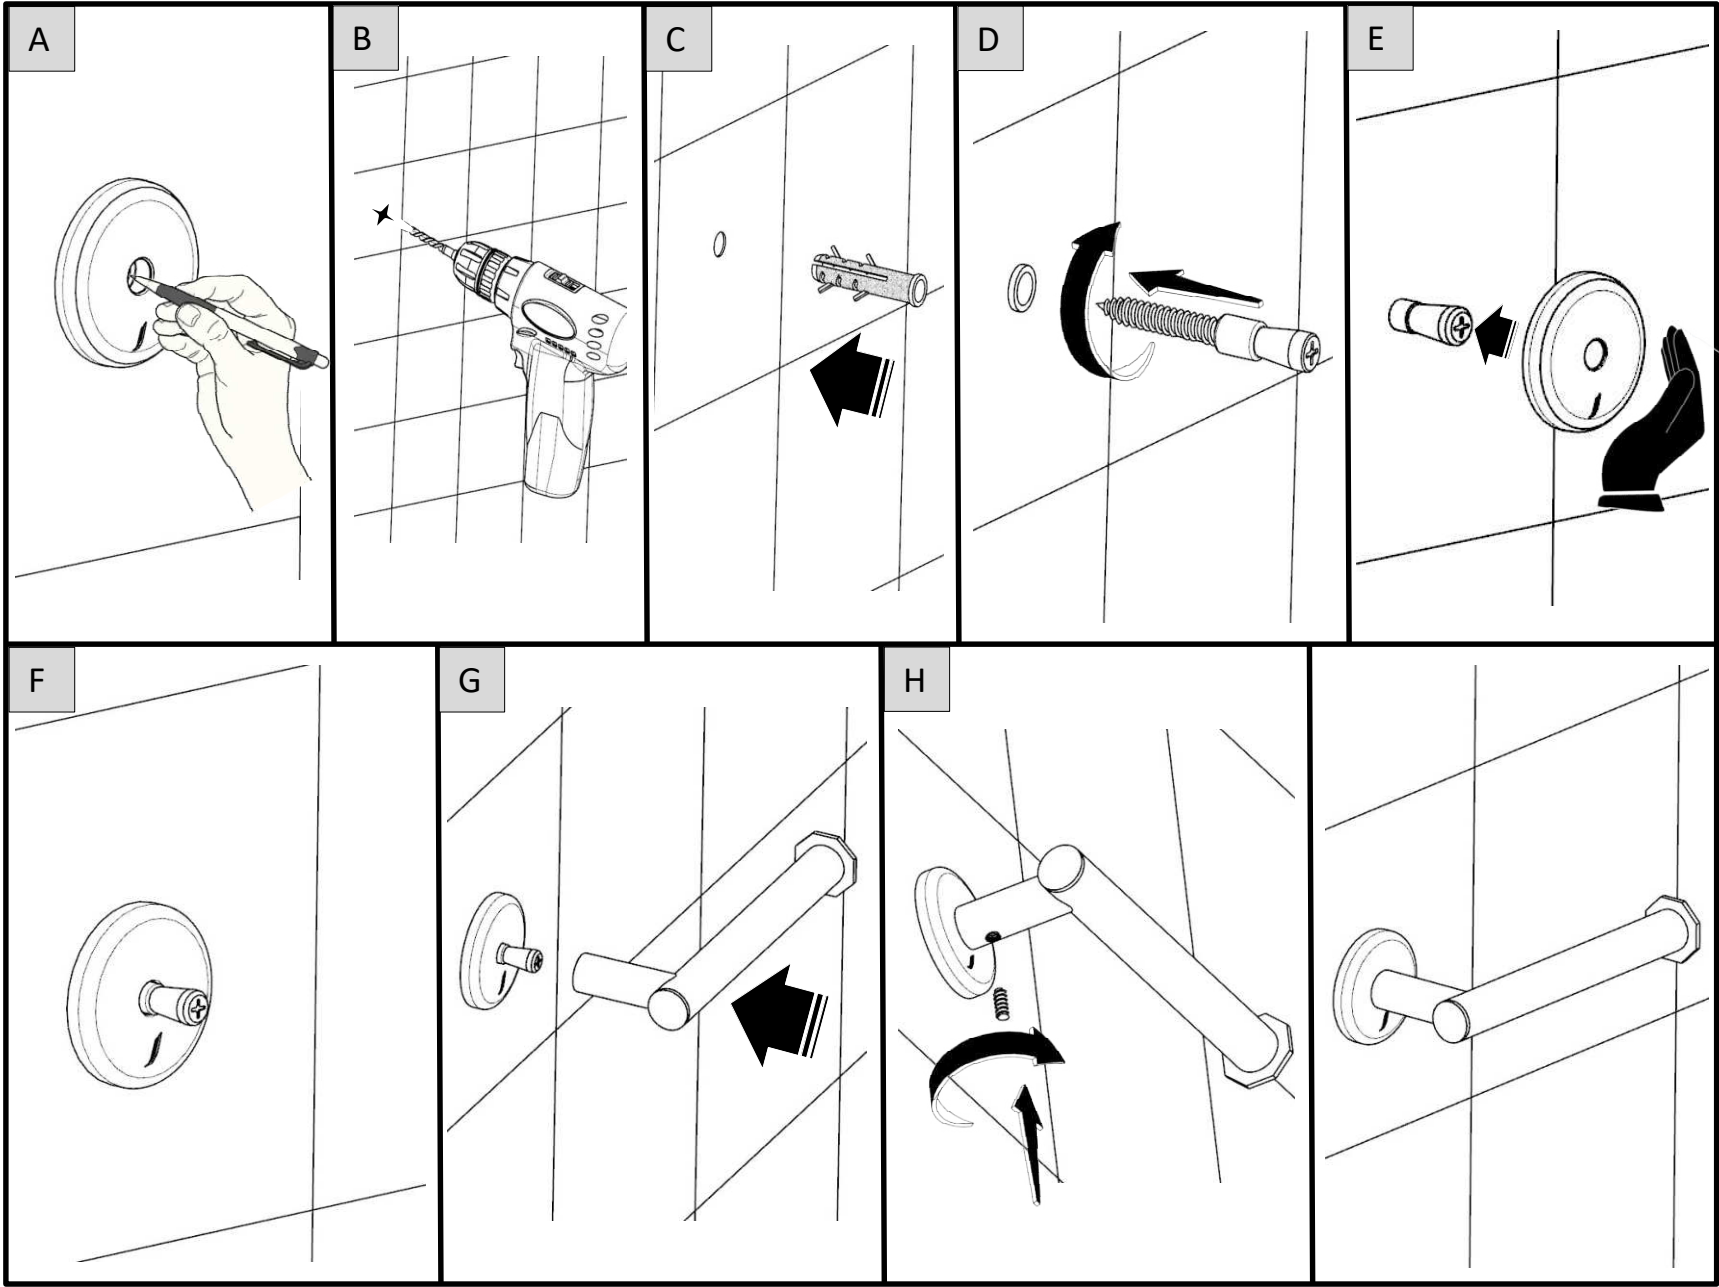

PRODUCT INFORMATION

CPA-1155

Spare Toilet Roll Holder, Stainless Steel

TECHNICAL DRAWING

HOW TO INSTALL

CLEANING INSTRUCTIONS