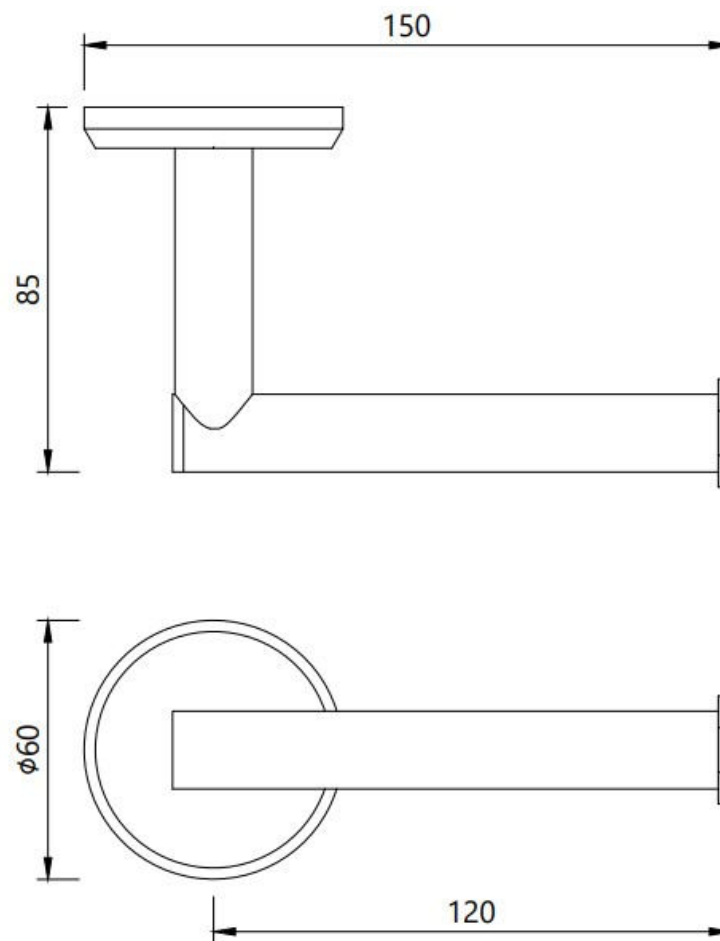

PRODUCT INFORMATION

CPA-1155

Spare Toilet Roll Holder, Stainless Steel

TECHNICAL DRAWING

HOW TO INSTALL

CLEANING INSTRUCTIONS