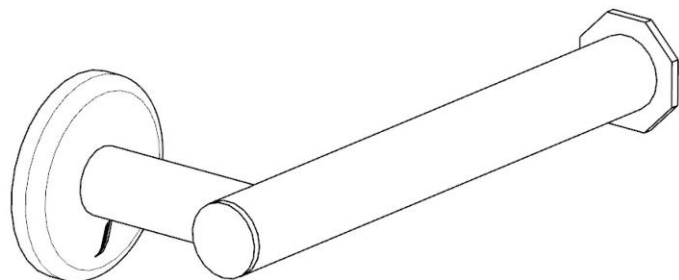

PRODUCT INFORMATION

CPA-1155

Spare Toilet Roll Holder, Stainless Steel

TECHNICAL DRAWING

HOW TO INSTALL

CLEANING INSTRUCTIONS