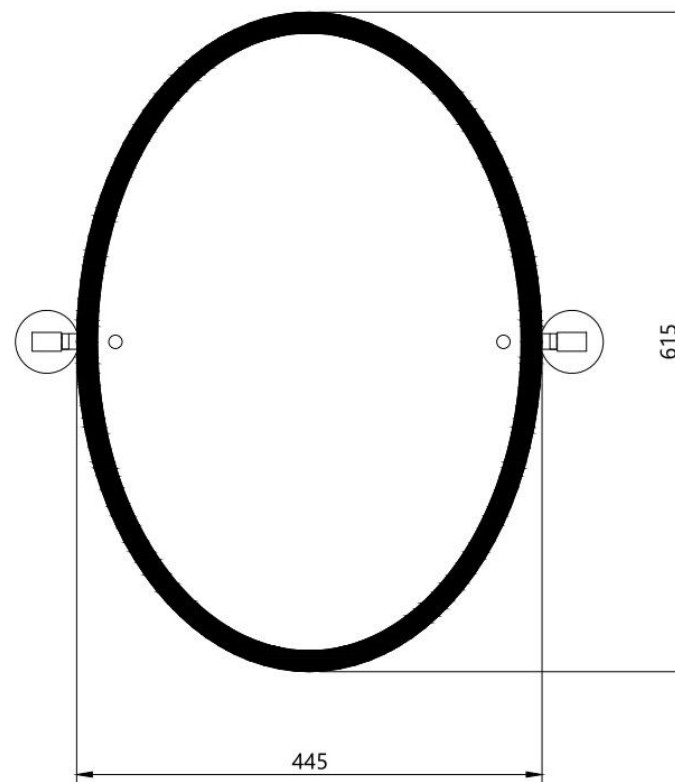

# PRODUCT INFORMATION

ACN-1185

ACN-1185 Swivel Mirror

# TECHNICAL DRAWING