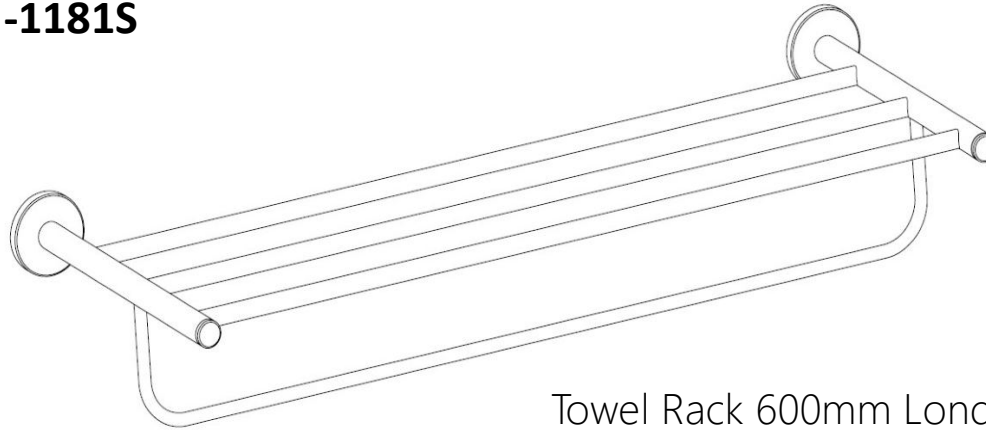

PRODUCT INFORMATION

ACN-1181S

Towel Rack 600mm Long with Lower Hanger

TECHNICAL DRAWING

HOW TO INSTALL

HOW TO INSTALL 

CLEANING INSTRUCTIONS