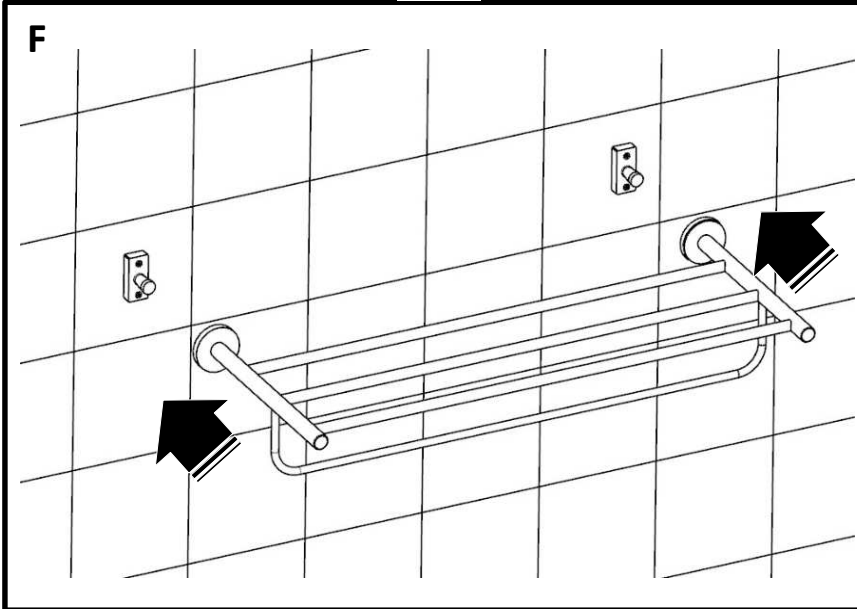

PRODUCT INFORMATION

ACN-1181S

Towel Rack 600mm Long with Lower Hanger

TECHNICAL DRAWING

HOW TO INSTALL

HOW TO INSTALL 

CLEANING INSTRUCTIONS