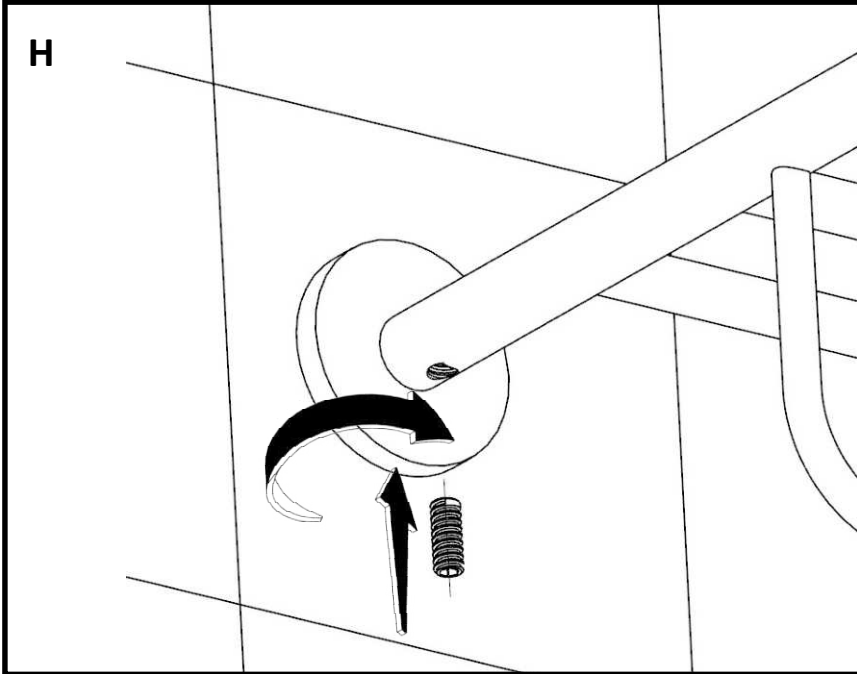

PRODUCT INFORMATION

ACN-1181S

Towel Rack 600mm Long with Lower Hanger

TECHNICAL DRAWING

HOW TO INSTALL

HOW TO INSTALL 

CLEANING INSTRUCTIONS