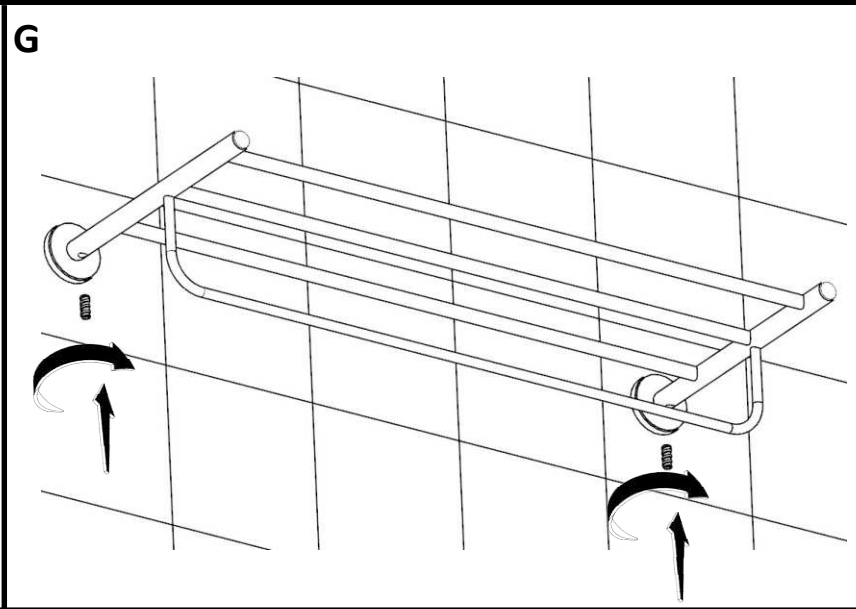

PRODUCT INFORMATION

ACN-1181S

Towel Rack 600mm Long with Lower Hanger

TECHNICAL DRAWING

HOW TO INSTALL

HOW TO INSTALL 

CLEANING INSTRUCTIONS