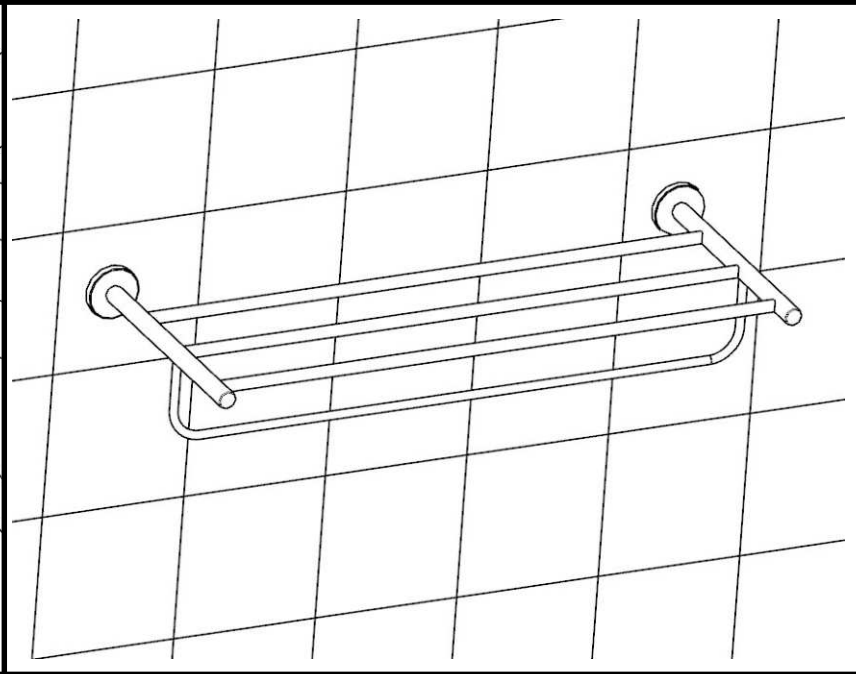

PRODUCT INFORMATION

ACN-1181S

Towel Rack 600mm Long with Lower Hanger

TECHNICAL DRAWING

HOW TO INSTALL

HOW TO INSTALL 

CLEANING INSTRUCTIONS