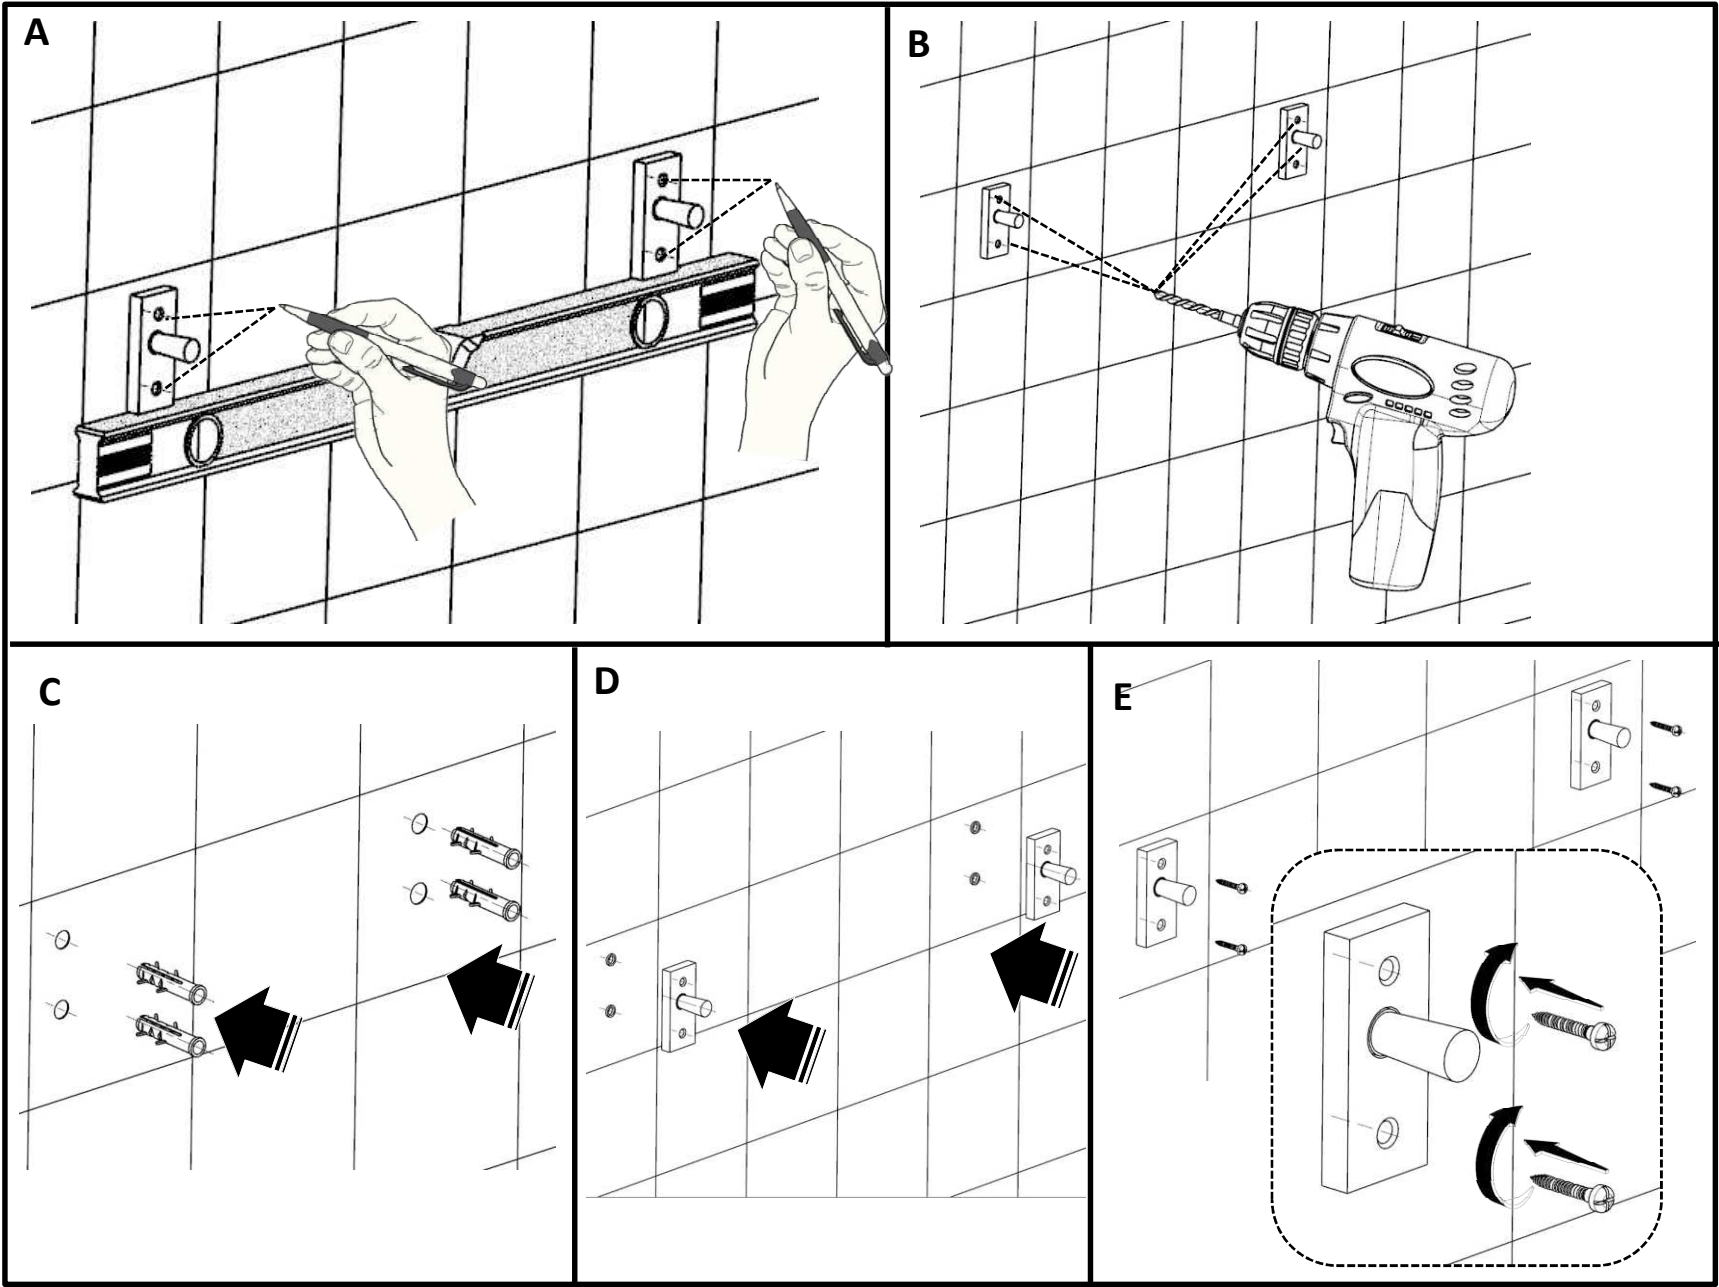

PRODUCT INFORMATION

ACN-1181S

Towel Rack 600mm Long with Lower Hanger

TECHNICAL DRAWING

HOW TO INSTALL

HOW TO INSTALL 

CLEANING INSTRUCTIONS