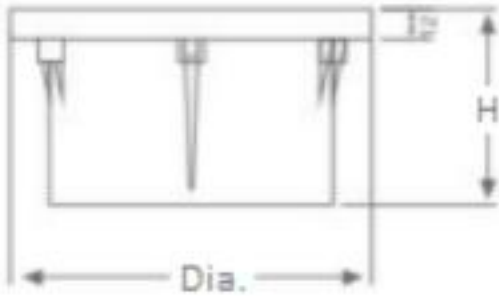

## Product Dimensions (Dia..x H)

Ø125 X 85 mm (tol.±5 mm)