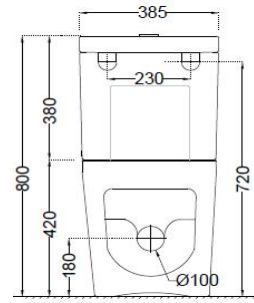

TOP VIEW

SIDE VIEW

BACK VIEW

General Information

Product Code	KUS-WHT-35753P180UFSMPMZ
Brand	Jaquar
Colour	White
Type	Complete Set For Coupled WC (P-Trap)
Material	Ceramic-Vitreous China (VC)

Product Specification

Product Dimension	385x550x800 mm
Basin Inner Dimension	260X330 mm
Product Net Weight	51 kg.
Product Gross Weight	58 kg
Packaging Dimension	870x420x440 mm
Outlet	Horizontal
Waste Hole Dimension and Distance	External diameter of outlet hole dia. $\varnothing 100 \pm 5$ mm Vertical distance between the Floor and the centre line of the waste outlet hole ≤ 180 mm
Product Features	Rimless Bowl With Cistern For Coupled WC With UF Soft Close Seat Cover, Hinges, Dual Flush-3/6 LPF Anti Germ Glaze, Trap glazed.
UF Soft Close Seat cover	KUS-WHT-35101UFPM
Floor Fixing Screw	ZPS-SNS-FB02
Cistern	KUS-WHT-35201CPM
Cistern Fittings	ZCF-WHT-FT015
Rubber Gasket	ZPS-BLK-GK02

QUALITY MANAGEMENT SYSTEM - ISO 9001

DISCLAIMER: Our every effort has been made to ensure factual accuracy, the information presented subject to changes due to requirements in different sites, markets and/ or countries. All dimensions are in mm (Tolerance ± 5 MM). Jaquar reserves the right to make the necessary amendments at any time without prior notice.