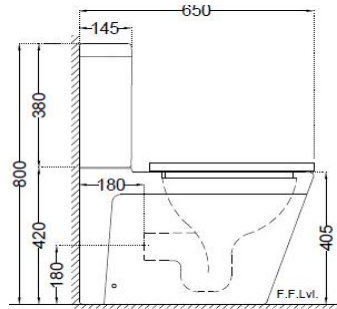

TOP VIEW

SIDE VIEW

BACK VIEW

General Information

Product Code	KUS-WHT-35753P180UFSMPMZ
Brand	Jaquar
Colour	White
Type	Complete Set For Coupled WC (P-Trap)
Material	Ceramic-Vitreous China (VC)

Product Specification

Product Dimension	385x550x800 mm
Basin Inner Dimension	260X330 mm
Product Net Weight	51 kg.
Product Gross Weight	58 kg
Packaging Dimension	870x420x440 mm
Outlet	Horizontal
Waste Hole Dimension and Distance	External diameter of outlet hole dia. $\varnothing 100 \pm 5$ mm Vertical distance between the Floor and the centre line of the waste outlet hole ≤ 180 mm
Product Features	Rimless Bowl With Cistern For Coupled WC With UF Soft Close Seat Cover, Hinges, Dual Flush-3/6 LPF Anti Germ Glaze, Trap glazed.
UF Soft Close Seat cover	KUS-WHT-35101UFPM
Floor Fixing Screw	ZPS-SNS-FB02
Cistern	KUS-WHT-35201CPM
Cistern Fittings	ZCF-WHT-FT015
Rubber Gasket	ZPS-BLK-GK02

QUALITY MANAGEMENT SYSTEM - ISO 9001

DISCLAIMER: Our every effort has been made to ensure factual accuracy, the information presented subject to changes due to requirements in different sites, markets and/ or countries. All dimensions are in mm (Tolerance ± 5 MM). Jaquar reserves the right to make the necessary amendments at any time without prior notice.