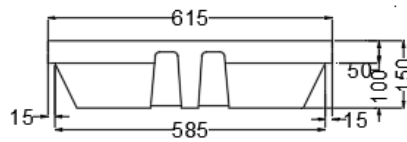

TOP VIEW

SIDE VIEW

BACK VIEW

General Information

Product Code	DRS-WHT-37601
Brand	Jaquar
Colour	White
Type	Counter top basin
Material	Ceramic - Vitreous China

Product Specification

Product Dimension	615x415x150 mm
Basin Inner Dimension	605x405x125 mm
Product Net Weight	11.5 kg.
Product Gross Weight	13 kg
Packaging Dimension	625x425x160 mm
Outlet	Vertical
Waste Hole Dimension	ID of waste outlet hole $\varnothing 45 \pm 3$ mm
	Horizontal distance between the Bowl edge and the centre line of the waste outlet hole ≤ 205 mm
Product Features	<ul style="list-style-type: none"> Modern Design with Rectangular Shape Slim Edges Matching with Water Closet Design With Tap Hole Anti Bacterial Glaze on Ceramic Smooth Glaze Surface Material - Vitreous China (VC)

ACCESSORIES INCLUDED

Overflow hole Cap	ZPS-WHT-9012B
Template	Template

QUALITY MANAGEMENT SYSTEM - ISO 9001

DISCLAIMER: Our every effort has been made to ensure factual accuracy, the information presented subject to changes due to requirements in different sites, markets and/ or countries. All dimensions are in mm (Tolerance ± 5 MM). Jaquar reserves the right to make the necessary amendments at any time without prior notice.