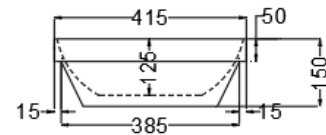

TOP VIEW

SIDE VIEW

BACK VIEW

General Information

Product Code	DRS-WHT-37601
Brand	Jaquar
Colour	White
Type	Counter top basin
Material	Ceramic - Vitreous China

Product Specification

Product Dimension	615x415x150 mm
Basin Inner Dimension	605x405x125 mm
Product Net Weight	11.5 kg.
Product Gross Weight	13 kg
Packaging Dimension	625x425x160 mm
Outlet	Vertical
Waste Hole Dimension	ID of waste outlet hole $\varnothing 45 \pm 3$ mm
	Horizontal distance between the Bowl edge and the centre line of the waste outlet hole ≤ 205 mm
Product Features	<ul style="list-style-type: none"> Modern Design with Rectangular Shape Slim Edges Matching with Water Closet Design With Tap Hole Anti Bacterial Glaze on Ceramic Smooth Glaze Surface Material - Vitreous China (VC)

ACCESSORIES INCLUDED

Overflow hole Cap	ZPS-WHT-9012B
Template	Template

QUALITY MANAGEMENT SYSTEM - ISO 9001

DISCLAIMER: Our every effort has been made to ensure factual accuracy, the information presented subject to changes due to requirements in different sites, markets and/ or countries. All dimensions are in mm (Tolerance ± 5 MM). Jaquar reserves the right to make the necessary amendments at any time without prior notice.