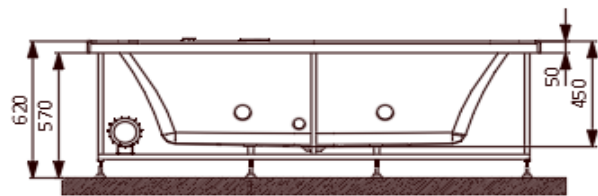

Range Name	Fonte 180
Category	Whirlpool Combi System
Code:	JWP-WHT-FONTE180CX

Image is only for illustration purpose

Size (mm):	1800 x 800 x 450	Features	Water Pump : 1 Hp@50 Hz Water Jets : 6 Back Jet : 4 Air Blower : 0.90 Hp @50/60Hz Air Jets : 12 Keypad Control Air Regulator Water Level Sensor Chromotherapy Vaccum Suction Breaker 3 Tier Testing
Material:	Acrylic PMMA		
Reinforcement:	PU GREEN		
Accessories Included:	- Drain & Overflow - Frame SS202 - Headrest		
Accessories Excluded:	Front Panel : JWA-WHT-FP180X Side Panel: JWA-WHT-SP80X		

TOP VIEW

FRONT VIEW