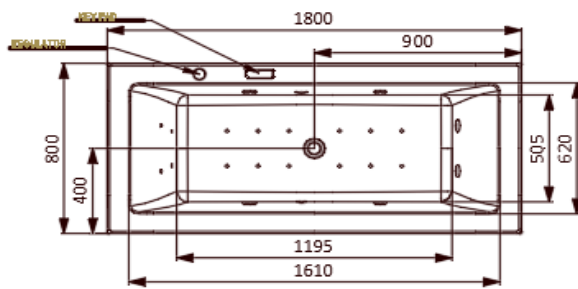

Range Name	Fonte 180
Category	Whirlpool Combi System
Code:	JWP-WHT-FONTE180CX

Image is only for illustration purpose

Size (mm):	1800 x 800 x 450	Features	Water Pump : 1 Hp@50 Hz Water Jets : 6 Back Jet : 4 Air Blower : 0.90 Hp @50/60Hz Air Jets : 12 Keypad Control Air Regulator Water Level Sensor Chromotherapy Vaccum Suction Breaker 3 Tier Testing
Material:	Acrylic PMMA		
Reinforcement:	PU GREEN		
Accessories Included:	- Drain & Overflow - Frame SS202 - Headrest		
Accessories Excluded:	Front Panel : JWA-WHT-FP180X Side Panel: JWA-WHT-SP80X		

TOP VIEW

FRONT VIEW