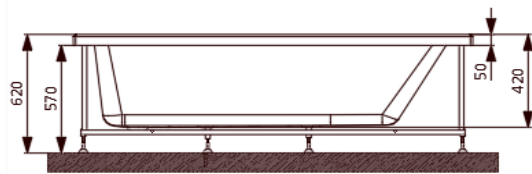

Range Name	Fonte 170
Category	Built-in Bathub
Code:	JBT-WHT-FONT170X,JBT-WHT-FONT170FX

Image is only for illustration purpose

Size (mm):	1700 x 750 x 420		
Material:	Acrylic PMMA		
Reinforcement:	PU GREEN		
Accessories Included:			
Accessories Excluded:	<p>Front Panel JWA-WHT-FONT170FPX Side Panel: JWA-WHT-SP75X Drain and Overflow with Filler: JWA-CHR-132201 Drain and Overflow: JWA-CHR-DRNPIPE70 Drain and Overflow: JWA-CHR-DRNPIPE80 Feet: IWA-CHR-ACC00510X Frame: JWA-BLK-FFONTE170X75 Headrest: JWA-BLK-HRCP750GAC06</p>	Features	Anti Slip Base

Bathtub

Bathtub with MS Frame