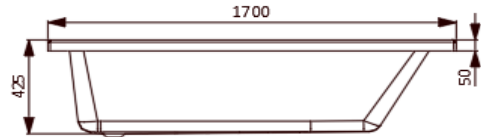

Range Name	Fonte 170
Category	Built-in Bathub
Code:	JBT-WHT-FONT170X,JBT-WHT-FONT170FX

Image is only for illustration purpose

Size (mm):	1700 x 750 x 420		
Material:	Acrylic PMMA		
Reinforcement:	PU GREEN		
Accessories Included:			
Accessories Excluded:	<p>Front Panel JWA-WHT-FONT170FPX Side Panel: JWA-WHT-SP75X Drain and Overflow with Filler: JWA-CHR-132201 Drain and Overflow: JWA-CHR-DRNPIPE70 Drain and Overflow: JWA-CHR-DRNPIPE80 Feet: IWA-CHR-ACC00510X Frame: JWA-BLK-FFONTE170X75 Headrest: JWA-BLK-HRCP750GAC06</p>	Features	Anti Slip Base

Bathtub

Bathtub with MS Frame