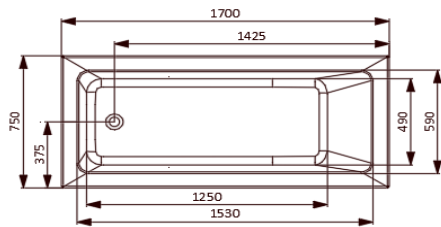

Bathtub with MS Frame