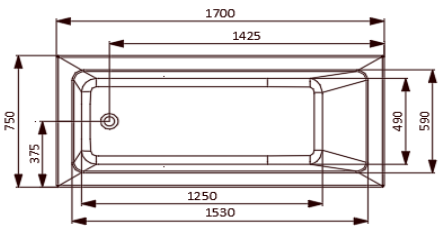

Range Name	Fonte 170
Category	Built-in Bathub
Code:	JBT-WHT-FONT170X,JBT-WHT-FONT170FX

Image is only for illustration purpose

Size (mm):	1700 x 750 x 420		
Material:	Acrylic PMMA		
Reinforcement:	PU GREEN		
Accessories Included:			
Accessories Excluded:	<p>Front Panel JWA-WHT-FONT170FPX Side Panel: JWA-WHT-SP75X Drain and Overflow with Filler: JWA-CHR-132201 Drain and Overflow: JWA-CHR-DRNPIPE70 Drain and Overflow: JWA-CHR-DRNPIPE80 Feet: IWA-CHR-ACC00510X Frame: JWA-BLK-FFONTE170X75 Headrest: JWA-BLK-HRCP750GAC06</p>	Features	Anti Slip Base