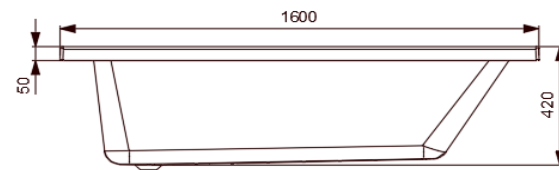

Range Name	Fonte 160
Category	Built-in Bathtub,Built in Bath tub with frame
Code:	JBT-WHT-FONT160X,JBT-WHT-FONT160FX

Image is only for illustration purpose

Size (mm):	1600 x 700 x 420		
Material:	Acrylic PMMA		
Reinforcement:	PU GREEN		
Accessories Included:			
Accessories Excluded:	Front Panel: JWA-WHT-FONT160FPX Side Panel: JWA-WHT-FONT160SPX Drain and Overflow with Filler: JWA-CHR-132201 Drain and Overflow: JWA-CHR-DRNPIPE70 Drain and Overflow: JWA-CHR-DRNPIPE80 Feet: IWA-CHR-ACC00510X Headrest: JWA-BLK-HRCP750GAC06	Features	Anti Slip Base

Bathtub

Bathtub with MS Frame