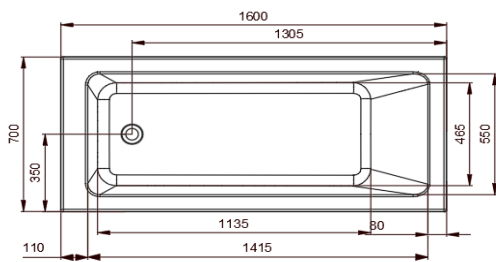

Range Name	Fonte 160
Category	Built-in Bathtub,Built in Bath tub with frame
Code:	JBT-WHT-FONT160X,JBT-WHT-FONT160FX

Image is only for illustration purpose

Size (mm):	1600 x 700 x 420		
Material:	Acrylic PMMA		
Reinforcement:	PU GREEN		
Accessories Included:			
Accessories Excluded:	Front Panel: JWA-WHT-FONT160FPX Side Panel: JWA-WHT-FONT160SPX Drain and Overflow with Filler: JWA-CHR-132201 Drain and Overflow: JWA-CHR-DRNPIPE70 Drain and Overflow: JWA-CHR-DRNPIPE80 Feet: IWA-CHR-ACC00510X Headrest: JWA-BLK-HRCP750GAC06	Features	Anti Slip Base

Bathtub

Bathtub with MS Frame