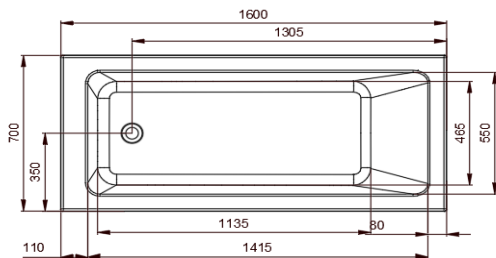

Range Name	Fonte 160
Category	Built-in Bathtub,Built in Bath tub with frame
Code:	JBT-WHT-FONT160X,JBT-WHT-FONT160FX

Image is only for illustration purpose

Size (mm):	1600 x 700 x 420		
Material:	Acrylic PMMA		
Reinforcement:	PU GREEN		
Accessories Included:			
Accessories Excluded:	Front Panel: JWA-WHT-FONT160FPX Side Panel: JWA-WHT-FONT160SPX Drain and Overflow with Filler: JWA-CHR-132201 Drain and Overflow: JWA-CHR-DRNPIPE70 Drain and Overflow: JWA-CHR-DRNPIPE80 Feet: IWA-CHR-ACC00510X Headrest: JWA-BLK-HRCP750GAC06	Features	Anti Slip Base

Bathtub

Bathtub with MS Frame