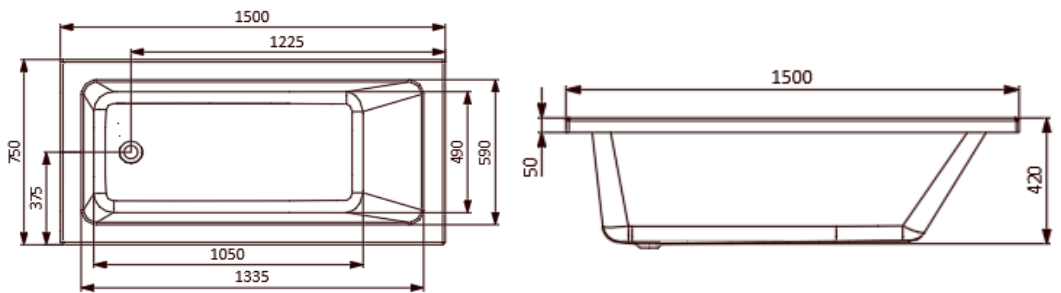

Range Name	Fonte 150
Category	Built-in Bathtub
Code:	JBT-WHT-FONT150X,JBT-WHT-FONT150FX

Image is only for illustration purpose

Size (mm):	1500 x 750 x 420		
Material:	Acrylic PMMA		
Reinforcement:	PU GREEN		
Accessories Included:			
Accessories Excluded:	Front Panel: JWA-WHT-FONT150FPX Side Panel: JWA-WHT-SP75X Drain and Overflow with Filler: JWA-CHR-132201 Drain and Overflow: JWA-CHR-DRNPIPE70 Drain and Overflow: JWA-CHR-DRNPIPE80 Feet: IWA-CHR-ACC00510X Frame: JWA-BLK-FFONTE150X75 Headrest: JWA-BLK-HRCP750GAC06	Features	Anti Slip Base

Bathtub

Bathtub with MS Frame