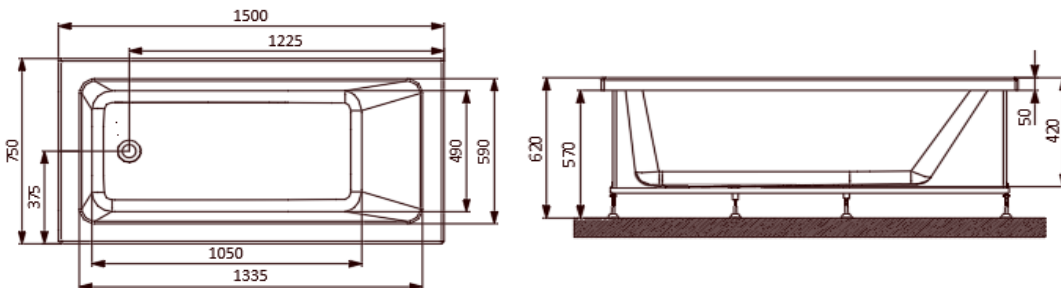

Range Name	Fonte 150
Category	Built-in Bathtub
Code:	JBT-WHT-FONT150X,JBT-WHT-FONT150FX

Image is only for illustration purpose

Size (mm):	1500 x 750 x 420		
Material:	Acrylic PMMA		
Reinforcement:	PU GREEN		
Accessories Included:			
Accessories Excluded:	Front Panel: JWA-WHT-FONT150FPX Side Panel: JWA-WHT-SP75X Drain and Overflow with Filler: JWA-CHR-132201 Drain and Overflow: JWA-CHR-DRNPIPE70 Drain and Overflow: JWA-CHR-DRNPIPE80 Feet: IWA-CHR-ACC00510X Frame: JWA-BLK-FFONTE150X75 Headrest: JWA-BLK-HRCP750GAC06	Features	Anti Slip Base

Bathtub

Bathtub with MS Frame