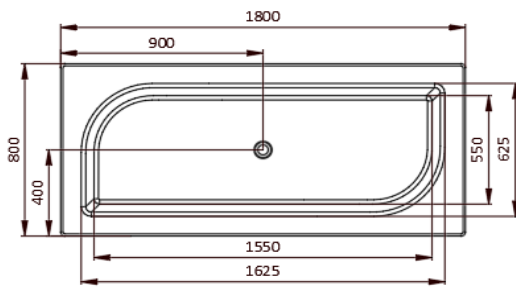

<b>Range Name</b>	Alive
<b>Category</b>	Built-in Bathtub
<b>Code:</b>	JBT-WHT-ALIVE180X,JBT-WHT-ALIVE180FX

Image is only for illustration purpose

<b>Size (mm):</b>	1800 x 800 x 470	<b>Features</b>	
<b>Material:</b>	Acrylic PMMA		
<b>Reinforcement:</b>	PU GREEN		
<b>Accessories Included</b>			
<b>Accessories Excluded:</b>	<b>Front Panel:</b> JWA-WHT-FP180X <b>Side Panel:</b> JWA-WHT-SP80X <b>Drain &amp; Overflow with filler:</b> JWA-CHR-132201 <b>Drain &amp; Overflow:</b> JWA-CHR-DRNPIPE80 <b>Frame:</b> JWA-BLK-FRAME180X80 <b>Feet:</b> IWA-CHR-ACC00510X <b>Headrest:</b> JWA-BLK-HRCP750GAC06		

**Bathtub**

TOP VIEW

FRONT VIEW

**Bathtub with MS Frame**

TOP VIEW

FRONT VIEW