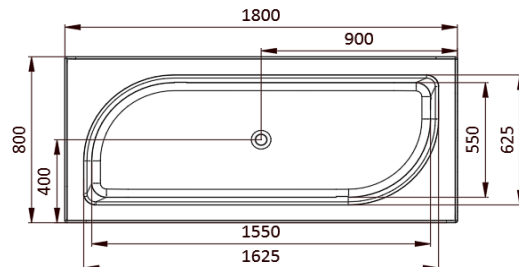

<b>Range Name</b>	Alive
<b>Category</b>	Built-in Bathtub
<b>Code:</b>	JBT-WHT-ALIVE180X,JBT-WHT-ALIVE180FX

Image is only for illustration purpose

<b>Size (mm):</b>	1800 x 800 x 470	<b>Features</b>	
<b>Material:</b>	Acrylic PMMA		
<b>Reinforcement:</b>	PU GREEN		
<b>Accessories Included</b>			
<b>Accessories Excluded:</b>	<b>Front Panel:</b> JWA-WHT-FP180X <b>Side Panel:</b> JWA-WHT-SP80X <b>Drain &amp; Overflow with filler:</b> JWA-CHR-132201 <b>Drain &amp; Overflow:</b> JWA-CHR-DRNPIPE80 <b>Frame:</b> JWA-BLK-FRAME180X80 <b>Feet:</b> IWA-CHR-ACC00510X <b>Headrest:</b> JWA-BLK-HRCP750GAC06		

**Bathtub**

TOP VIEW

FRONT VIEW

**Bathtub with MS Frame**

TOP VIEW

FRONT VIEW