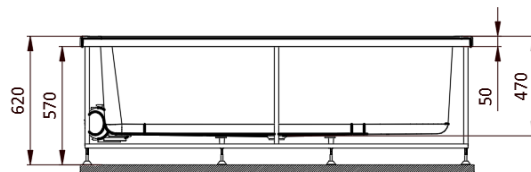

<b>Range Name</b>	Alive
<b>Category</b>	Built-in Bathtub
<b>Code:</b>	JBT-WHT-ALIVE180X,JBT-WHT-ALIVE180FX

Image is only for illustration purpose

<b>Size (mm):</b>	1800 x 800 x 470	<b>Features</b>	
<b>Material:</b>	Acrylic PMMA		
<b>Reinforcement:</b>	PU GREEN		
<b>Accessories Included</b>			
<b>Accessories Excluded:</b>	<b>Front Panel:</b> JWA-WHT-FP180X <b>Side Panel:</b> JWA-WHT-SP80X <b>Drain &amp; Overflow with filler:</b> JWA-CHR-132201 <b>Drain &amp; Overflow:</b> JWA-CHR-DRNPIPE80 <b>Frame:</b> JWA-BLK-FRAME180X80 <b>Feet:</b> IWA-CHR-ACC00510X <b>Headrest:</b> JWA-BLK-HRCP750GAC06		

**Bathtub**

TOP VIEW

FRONT VIEW

**Bathtub with MS Frame**

TOP VIEW

FRONT VIEW