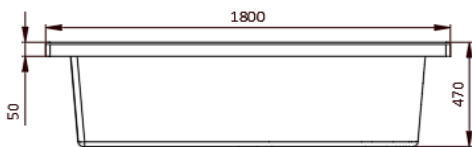

<b>Range Name</b>	Alive
<b>Category</b>	Built-in Bathtub
<b>Code:</b>	JBT-WHT-ALIVE180X,JBT-WHT-ALIVE180FX

Image is only for illustration purpose

<b>Size (mm):</b>	1800 x 800 x 470	<b>Features</b>	
<b>Material:</b>	Acrylic PMMA		
<b>Reinforcement:</b>	PU GREEN		
<b>Accessories Included</b>			
<b>Accessories Excluded:</b>	<b>Front Panel:</b> JWA-WHT-FP180X <b>Side Panel:</b> JWA-WHT-SP80X <b>Drain &amp; Overflow with filler:</b> JWA-CHR-132201 <b>Drain &amp; Overflow:</b> JWA-CHR-DRNPIPE80 <b>Frame:</b> JWA-BLK-FRAME180X80 <b>Feet:</b> IWA-CHR-ACC00510X <b>Headrest:</b> JWA-BLK-HRCP750GAC06		

**Bathtub**

TOP VIEW

FRONT VIEW

**Bathtub with MS Frame**

TOP VIEW

FRONT VIEW