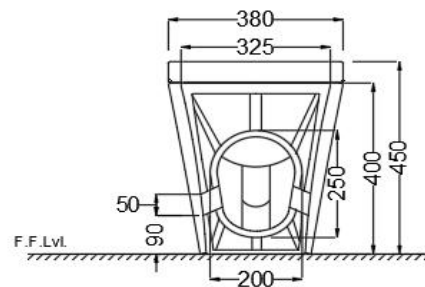

ONS-WHT-10851S300UFSMTL

PRODUCT DETAILS

Manufacturer	Jaquar	Type	Tankless Single Piece WC
Colour	White	Flush valves	Single flush with Sensor/manual
Outlet	Vertical	Material:	Ceramic - Vitreous China
Technical Details	External diameter of outlet hole \varnothing 80 mm provide connector pipe product.		

PRODUCT IMAGE

TOP VIEW

FRONT VIEW

SIDE VIEW

BACK VIEW

Product Dimension	380x620x450 mm	FEATURES
Product Weight	35.0 kg	Tankless floor mounted WC with Sensor and Manual flush @ 6LPF, Anti germ glaze, Jet associated flush, IP Rating - IP68, Trap distance-300 mm, Sensor range-180 mm, UF seat cover and Angle Valve.
ACCESSORIES INCLUDED		
UF Soft Close Seat cover		
Inlet & Outlet gasket		ZPS-WHT-1401
Angle Valve		ZPS-WHT-TL008
Floor Fixing Screw		ZPS-SNS-FB02

CERTIFICATION

Compliance : EN 997:2012 + A1:2015 (E), SANS 497:2011

All technical dimensions are in accordance to British standards, Bureau of Indian Standards

DISCLAIMER: Our every effort has been made to ensure factual accuracy, the information presented subject to changes due to requirements in different sites, markets and/ or countries. All dimensions are in mm (Tolerance \pm 5 MM). Jaquar reserves the right to make the necessary amendments at any time without prior notice.