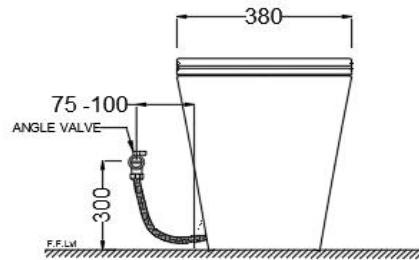

ONS-WHT-10851S300UFSMTL

PRODUCT DETAILS

Manufacturer	Jaquar	Type	Tankless Single Piece WC
Colour	White	Flush valves	Single flush with Sensor/manual
Outlet	Vertical	Material:	Ceramic - Vitreous China
Technical Details	External diameter of outlet hole \varnothing 80 mm provide connector pipe product.		

PRODUCT IMAGE

TOP VIEW

FRONT VIEW

SIDE VIEW

BACK VIEW

Product Dimension	380x620x450 mm	FEATURES
Product Weight	35.0 kg	Tankless floor mounted WC with Sensor and Manual flush @ 6LPF, Anti germ glaze, Jet associated flush, IP Rating - IP68, Trap distance-300 mm, Sensor range-180 mm, UF seat cover and Angle Valve.
ACCESSORIES INCLUDED		
UF Soft Close Seat cover		
Inlet & Outlet gasket		ZPS-WHT-1401
Angle Valve		ZPS-WHT-TL008
Floor Fixing Screw		ZPS-SNS-FB02

CERTIFICATION

Compliance : EN 997:2012 + A1:2015 (E), SANS 497:2011

All technical dimensions are in accordance to British standards, Bureau of Indian Standards

DISCLAIMER: Our every effort has been made to ensure factual accuracy, the information presented subject to changes due to requirements in different sites, markets and/ or countries. All dimensions are in mm (Tolerance \pm 5 MM). Jaquar reserves the right to make the necessary amendments at any time without prior notice.