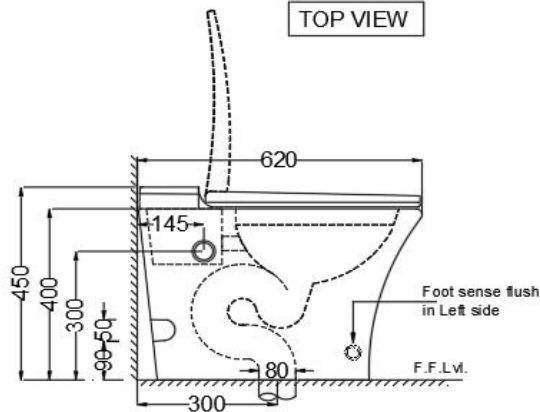

ONS-WHT-10851S300UFSMTL

PRODUCT DETAILS

Manufacturer	Jaquar	Type	Tankless Single Piece WC
Colour	White	Flush valves	Single flush with Sensor/manual
Outlet	Vertical	Material:	Ceramic - Vitreous China
Technical Details	External diameter of outlet hole \varnothing 80 mm provide connector pipe product.		

PRODUCT IMAGE

TOP VIEW

FRONT VIEW

SIDE VIEW

BACK VIEW

Product Dimension	380x620x450 mm	FEATURES
Product Weight	35.0 kg	Tankless floor mounted WC with Sensor and Manual flush @ 6LPF, Anti germ glaze, Jet associated flush, IP Rating - IP68, Trap distance-300 mm, Sensor range-180 mm, UF seat cover and Angle Valve.
ACCESSORIES INCLUDED		
UF Soft Close Seat cover		
Inlet & Outlet gasket		ZPS-WHT-1401
Angle Valve		ZPS-WHT-TL008
Floor Fixing Screw		ZPS-SNS-FB02

CERTIFICATION

Compliance : EN 997:2012 + A1:2015 (E), SANS 497:2011

All technical dimensions are in accordance to British standards, Bureau of Indian Standards

DISCLAIMER: Our every effort has been made to ensure factual accuracy, the information presented subject to changes due to requirements in different sites, markets and/ or countries. All dimensions are in mm (Tolerance \pm 5 MM). Jaquar reserves the right to make the necessary amendments at any time without prior notice.