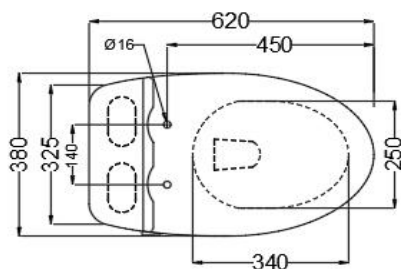

ONS-WHT-10851S300UFSMTL

PRODUCT DETAILS

Manufacturer	Jaquar	Type	Tankless Single Piece WC
Colour	White	Flush valves	Single flush with Sensor/manual
Outlet	Vertical	Material:	Ceramic - Vitreous China
Technical Details	External diameter of outlet hole \varnothing 80 mm provide connector pipe product.		

PRODUCT IMAGE

TOP VIEW

FRONT VIEW

SIDE VIEW

BACK VIEW

Product Dimension	380x620x450 mm	FEATURES
Product Weight	35.0 kg	Tankless floor mounted WC with Sensor and Manual flush @ 6LPF, Anti germ glaze, Jet associated flush, IP Rating - IP68, Trap distance-300 mm, Sensor range-180 mm, UF seat cover and Angle Valve.
ACCESSORIES INCLUDED		
UF Soft Close Seat cover		
Inlet & Outlet gasket		ZPS-WHT-1401
Angle Valve		ZPS-WHT-TL008
Floor Fixing Screw		ZPS-SNS-FB02

CERTIFICATION

Compliance : EN 997:2012 + A1:2015 (E), SANS 497:2011

All technical dimensions are in accordance to British standards, Bureau of Indian Standards

DISCLAIMER: Our every effort has been made to ensure factual accuracy, the information presented subject to changes due to requirements in different sites, markets and/ or countries. All dimensions are in mm (Tolerance \pm 5 MM). Jaquar reserves the right to make the necessary amendments at any time without prior notice.