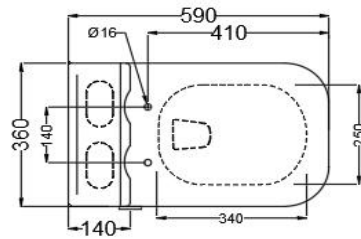

ARS-WHT-39851S300UFSMTL

PRODUCT DETAILS

Manufacturer	Jaquar	Type	Tankless Single Piece WC
Colour	White	Flush valves	Single flush with Sensor/manual
Outlet	Vertical	Material:	Ceramic - Vitreous China
Technical Details	External diameter of outlet hole ϕ 80 mm provide connector pipe product.		

PRODUCT IMAGE

TOP VIEW

FRONT VIEW

BACK VIEW

Product Dimension	360x590x450 mm	FEATURES
Product Weight	39.0 kg	Tankless floor mounted WC with Sensor and Manual flush @ 6LPF, Anti germ glaze, Jet associated flush, Trap distance-300 mm, Sensor range-180 mm, IP Rating - IP68, UF seat cover and Angle Valve.

All technical dimensions are in accordance to British standards, Bureau of Indian Standards

DISCLAIMER: Our every effort has been made to ensure factual accuracy, the information presented subject to changes due to requirements in different sites, markets and/ or countries. All dimensions are in mm (Tolerance \pm 5 MM). Jaquar reserves the right to make the necessary amendments at any time without prior notice.