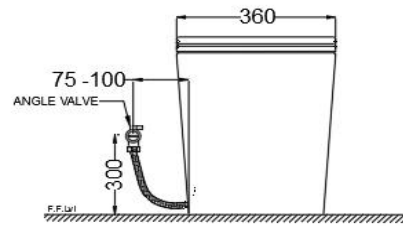

ARS-WHT-39851S300UFSMTL

PRODUCT DETAILS

Manufacturer	Jaquar	Type	Tankless Single Piece WC
Colour	White	Flush valves	Single flush with Sensor/manual
Outlet	Vertical	Material:	Ceramic - Vitreous China
Technical Details	External diameter of outlet hole ϕ 80 mm provide connector pipe product.		

PRODUCT IMAGE

TOP VIEW

FRONT VIEW

BACK VIEW

Product Dimension	360x590x450 mm	FEATURES
Product Weight	39.0 kg	Tankless floor mounted WC with Sensor and Manual flush @ 6LPF, Anti germ glaze, Jet associated flush, Trap distance-300 mm, Sensor range-180 mm, IP Rating - IP68, UF seat cover and Angle Valve.

All technical dimensions are in accordance to British standards, Bureau of Indian Standards

DISCLAIMER: Our every effort has been made to ensure factual accuracy, the information presented subject to changes due to requirements in different sites, markets and/ or countries. All dimensions are in mm (Tolerance \pm 5 MM). Jaquar reserves the right to make the necessary amendments at any time without prior notice.