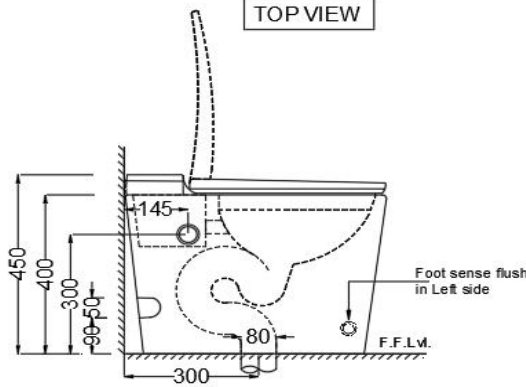

ARS-WHT-39851S300UFSMTL

PRODUCT DETAILS

Manufacturer	Jaquar	Type	Tankless Single Piece WC
Colour	White	Flush valves	Single flush with Sensor/manual
Outlet	Vertical	Material:	Ceramic - Vitreous China
Technical Details	External diameter of outlet hole ϕ 80 mm provide connector pipe product.		

PRODUCT IMAGE

TOP VIEW

FRONT VIEW

BACK VIEW

Product Dimension	360x590x450 mm	FEATURES
Product Weight	39.0 kg	Tankless floor mounted WC with Sensor and Manual flush @ 6LPF, Anti germ glaze, Jet associated flush, Trap distance-300 mm, Sensor range-180 mm, IP Rating - IP68, UF seat cover and Angle Valve.

ACCESSORIES INCLUDED

UF Soft Close Seat cover	ARS-WHT-39107UF
Inlet & Outlet gasket	ZPS-WHT-1401
Angle Valve	ZPS-WHT-TL008
Floor Fixing Screw	ZPS-SNS-FB02

CERTIFICATION

Compliance : EN 997:2012 + A1:2015 (E), SANS 497:2011

All technical dimensions are in accordance to British standards, Bureau of Indian Standards

DISCLAIMER: Our every effort has been made to ensure factual accuracy, the information presented subject to changes due to requirements in different sites, markets and/ or countries. All dimensions are in mm (Tolerance \pm 5 MM). Jaquar reserves the right to make the necessary amendments at any time without prior notice.