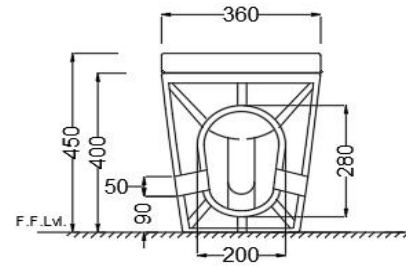

ARS-WHT-39851S300UFSMTL

PRODUCT DETAILS

Manufacturer	Jaquar	Type	Tankless Single Piece WC
Colour	White	Flush valves	Single flush with Sensor/manual
Outlet	Vertical	Material:	Ceramic - Vitreous China
Technical Details	External diameter of outlet hole ϕ 80 mm provide connector pipe product.		

PRODUCT IMAGE

TOP VIEW

FRONT VIEW

BACK VIEW

Product Dimension	360x590x450 mm	FEATURES
Product Weight	39.0 kg	Tankless floor mounted WC with Sensor and Manual flush @ 6LPF, Anti germ glaze, Jet associated flush, Trap distance-300 mm, Sensor range-180 mm, IP Rating - IP68, UF seat cover and Angle Valve.

All technical dimensions are in accordance to British standards, Bureau of Indian Standards

DISCLAIMER: Our every effort has been made to ensure factual accuracy, the information presented subject to changes due to requirements in different sites, markets and/ or countries. All dimensions are in mm (Tolerance \pm 5 MM). Jaquar reserves the right to make the necessary amendments at any time without prior notice.