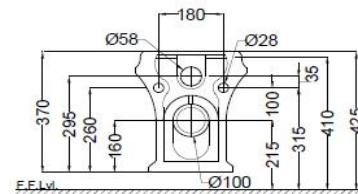

QPS-WHT-7953UFPM

SPECIFICATION DATA SHEET

PRODUCT DETAILS

<b>Manufacturer :</b>	Jaquar	<b>Type:</b>	Wall Hung WC
<b>Colour:</b>	White	<b>Flush valves</b>	Regular, Dual & I Flush advantages
<b>Outlet</b>	Horizontal	<b>Material:</b>	Ceramic - Vitreous China
<b>Technical Details:</b>	Internal diameter of inlet hole dia. $\varnothing 58 \pm 3$ mm External diameter of outlet hole dia. $\varnothing 100 \pm 5$ mm		

PRODUCT IMAGE

TOP VIEW

SIDE VIEW

BACK VIEW

<b>Product Dimension</b>	420x560x370 mm	<b>FEATURES</b>
<b>Product Weight</b>	22	Exclusive Design, Rimless WC with Heavy Duty seat cover, Dual Flush-3/6 LPF, Anti germ glaze.

All technical dimensions are in accordance to British standards, Bureau of Indian Standards

DISCLAIMER: Our every effort has been made to ensure factual accuracy, the information presented subject to changes due to requirements in different sites, markets and/ or countries. All dimensions are in mm (Tolerance  $\pm 5$  MM). Jaquar reserves the right to make the necessary amendments at any time without prior notice.