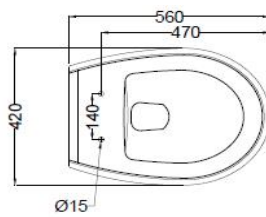

QPS-WHT-7953UFPM

SPECIFICATION DATA SHEET

PRODUCT DETAILS

<b>Manufacturer :</b>	Jaquar	<b>Type:</b>	Wall Hung WC
<b>Colour:</b>	White	<b>Flush valves</b>	Regular, Dual & I Flush advantages
<b>Outlet</b>	Horizontal	<b>Material:</b>	Ceramic - Vitreous China
<b>Technical Details:</b>	Internal diameter of inlet hole dia. $\varnothing 58 \pm 3$ mm External diameter of outlet hole dia. $\varnothing 100 \pm 5$ mm		

PRODUCT IMAGE

TOP VIEW

SIDE VIEW

BACK VIEW

<b>Product Dimension</b>	420x560x370 mm	<b>FEATURES</b>
<b>Product Weight</b>	22	Exclusive Design, Rimless WC with Heavy Duty seat cover, Dual Flush-3/6 LPF, Anti germ glaze.

All technical dimensions are in accordance to British standards, Bureau of Indian Standards

DISCLAIMER: Our every effort has been made to ensure factual accuracy, the information presented subject to changes due to requirements in different sites, markets and/ or countries. All dimensions are in mm (Tolerance  $\pm 5$  MM). Jaquar reserves the right to make the necessary amendments at any time without prior notice.