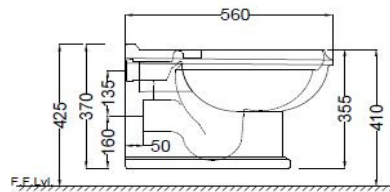

QPS-WHT-7953UFPM

SPECIFICATION DATA SHEET

PRODUCT DETAILS

<b>Manufacturer :</b>	Jaquar	<b>Type:</b>	Wall Hung WC
<b>Colour:</b>	White	<b>Flush valves</b>	Regular, Dual & I Flush advantages
<b>Outlet</b>	Horizontal	<b>Material:</b>	Ceramic - Vitreous China
<b>Technical Details:</b>	Internal diameter of inlet hole dia. $\varnothing 58 \pm 3$ mm External diameter of outlet hole dia. $\varnothing 100 \pm 5$ mm		

PRODUCT IMAGE

TOP VIEW

SIDE VIEW

BACK VIEW

<b>Product Dimension</b>	420x560x370 mm	<b>FEATURES</b>
<b>Product Weight</b>	22	Exclusive Design, Rimless WC with Heavy Duty seat cover, Dual Flush-3/6 LPF, Anti germ glaze.

All technical dimensions are in accordance to British standards, Bureau of Indian Standards

DISCLAIMER: Our every effort has been made to ensure factual accuracy, the information presented subject to changes due to requirements in different sites, markets and/ or countries. All dimensions are in mm (Tolerance  $\pm 5$  MM). Jaquar reserves the right to make the necessary amendments at any time without prior notice.