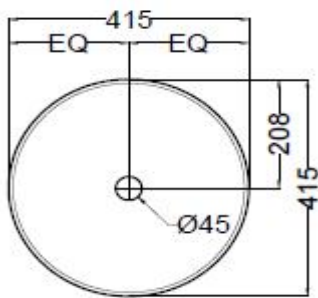

SPECIFICATION DATA SHEET

PRODUCT DETAILS

Manufacturer	Jaquar	Type	Table top basin
Outlet	Vertical	Colour	White
Technical Details	ID of waste outlet hole $\varnothing 45 \pm 3$ mm	Material	Ceramic - Vitreous China
	Horizontal distance between bowl edges and the center line of the waste outlet hole ≤ 208 mm		

PRODUCT IMAGE

TECHNICAL DRAWING

TOP VIEW

BOTTOM VIEW

SIDE VIEW

Product Dimension	415x415x145 mm	FEATURES Round shape thin rim, Anti germ glaze
Basin Inner Dimension	400x400x115 mm	
Product Weight	8.40 kg	

CERTIFICATION

Compliance : EN 14688 :2015 (E) A, SANS 497 : 2011

All technical dimensions are in accordance to British standards, Bureau of Indian Standards

DISCLAIMER: Our every effort has been made to ensure factual accuracy, the information presented subject to changes due to requirements in different sites, markets and/ or countries. All dimensions are in mm (Tolerance ± 5 MM). Jaquar reserves the right to make the necessary amendments at any time without prior notice.