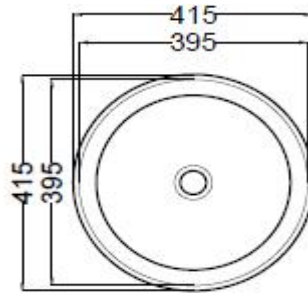

SPECIFICATION DATA SHEET

PRODUCT DETAILS

Manufacturer	Jaquar	Type	Table top basin
Outlet	Vertical	Colour	White
Technical Details	ID of waste outlet hole $\varnothing 45 \pm 3$ mm	Material	Ceramic - Vitreous China
	Horizontal distance between bowl edges and the center line of the waste outlet hole ≤ 208 mm		

PRODUCT IMAGE

TECHNICAL DRAWING

TOP VIEW

BOTTOM VIEW

SIDE VIEW

Product Dimension	415x415x145 mm	FEATURES Round shape thin rim, Anti germ glaze
Basin Inner Dimension	400x400x115 mm	
Product Weight	8.40 kg	

CERTIFICATION

Compliance : EN 14688 :2015 (E) A, SANS 497 : 2011

All technical dimensions are in accordance to British standards, Bureau of Indian Standards

DISCLAIMER: Our every effort has been made to ensure factual accuracy, the information presented subject to changes due to requirements in different sites, markets and/ or countries. All dimensions are in mm (Tolerance ± 5 MM). Jaquar reserves the right to make the necessary amendments at any time without prior notice.