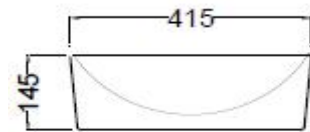

SPECIFICATION DATA SHEET

PRODUCT DETAILS

Manufacturer	Jaquar	Type	Table top basin
Outlet	Vertical	Colour	White
Technical Details	ID of waste outlet hole $\varnothing 45 \pm 3$ mm	Material	Ceramic - Vitreous China
	Horizontal distance between bowl edges and the center line of the waste outlet hole ≤ 208 mm		

PRODUCT IMAGE

TECHNICAL DRAWING

TOP VIEW

BOTTOM VIEW

SIDE VIEW

Product Dimension	415x415x145 mm	FEATURES Round shape thin rim, Anti germ glaze
Basin Inner Dimension	400x400x115 mm	
Product Weight	8.40 kg	

CERTIFICATION